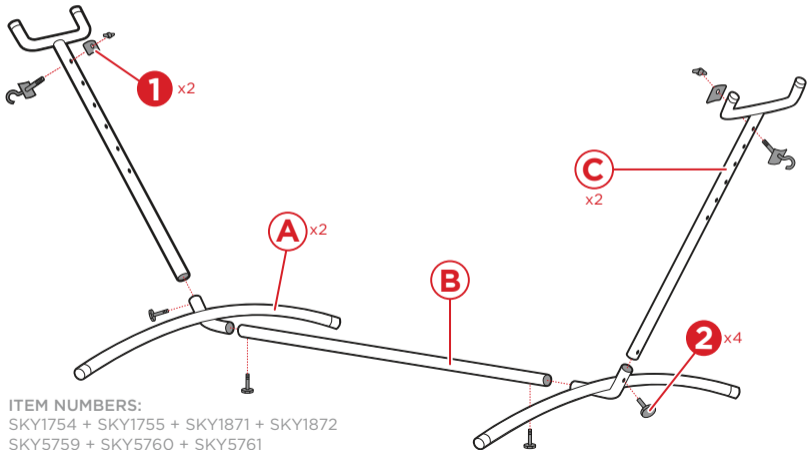

CAUTION DURING USE

- Place the hammock stand on flat ground for proper balance.
- Do not leave children unattended while on the hammock.
- The hammock should not be used as a swing.
- Always enter the hammock from the middle.
- Do not sit past the base legs of the hammock stand.
- Regularly check to ensure the hook and wingnuts are tight.
- Regularly inspect the hammock and frame for deterioration or damage. Do not use if worn or damaged.

bestchoiceproducts.com

DOUBLE HAMMOCK STAND

HARDWARE: **1** Hook, wingnut, washer set (2) **2** Knob screw (4)

PARTS: **A** Base (2) **B** Crossbar **C** Hammock frame bar (2)
D Carrying bag **E** Hammock