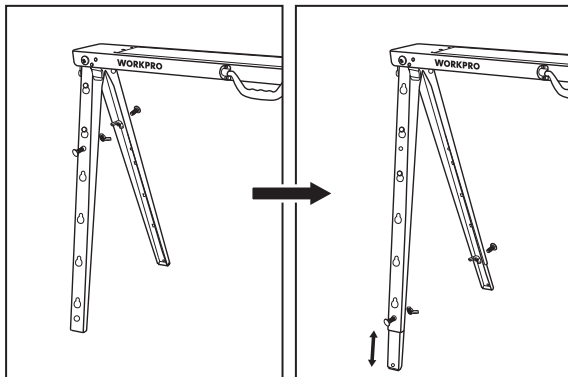

### Heavy Duty Folding Adjustable Saw Horse

#### HEIGHT ADJUSTING:

Unscrewing the bolt, slide the extension inner leg for suitable height, then screw the bolt firmly.

**⚠ CAUTION:** Please carefully read and understand all of the safety and operating instructions in this manual prior to use. Retain for future reference.