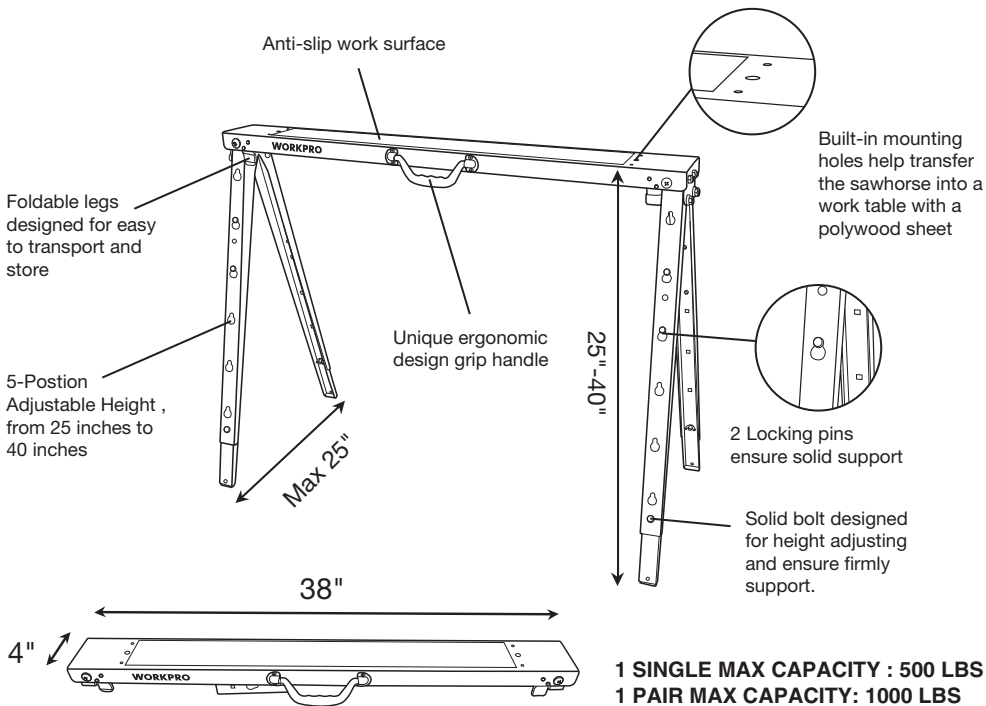

### Heavy Duty Folding Adjustable Saw Horse

#### HEIGHT ADJUSTING:

Unscrewing the bolt, slide the extension inner leg for suitable height, then screw the bolt firmly.

**⚠ CAUTION:** Please carefully read and understand all of the safety and operating instructions in this manual prior to use. Retain for future reference.