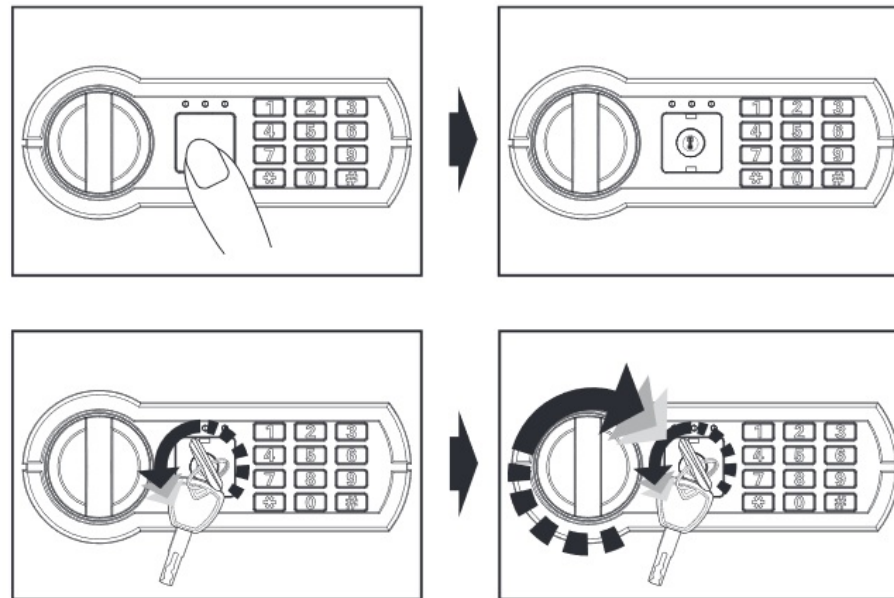

Opening the Safe for the First Time

1. To open the safe for the first time, remove the key cover by pressing the bottom of the cover marked with three lines.