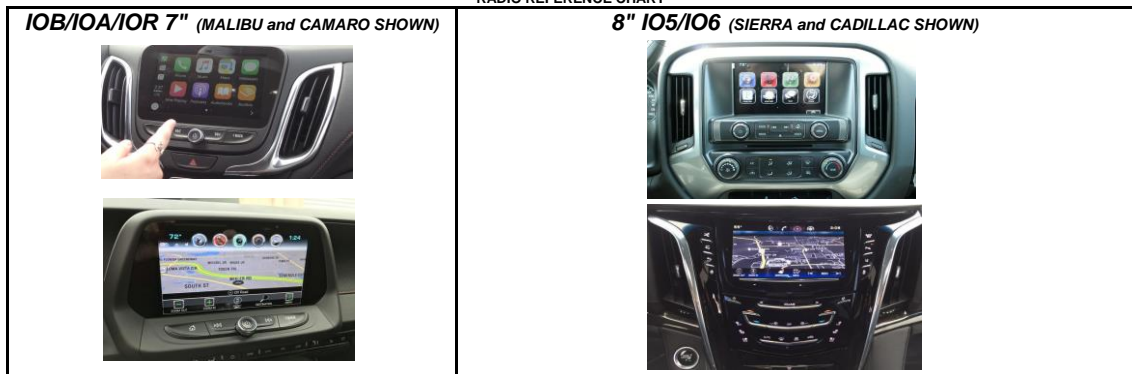

RADIO REFERENCE CHART

NOTE: PICTURES SHOWN ARE FOR REFERENCE ONLY AND DO NOT GUARANTEE COMPATIBILITY. PLEASE REFER TO FIT GUIDE FOR COMPATIBILITY