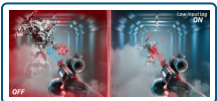

Low Input Lag

Unleash your reflexes by switching to the AOC Low Input Lag mode. Forget graphical frills: this mode rewires the monitor in favour of raw response time, giving the ultimate edge in hair trigger stand offs.