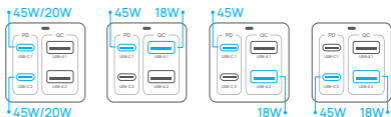

Product Diagram

1 Slim Power Plug (0.55" Thickness)

2 3 Grounded AC Outlets

3 LED Power Indicator (Blue)

4 USB-C 1/2 Output:

5V = 3.0A 9V 3.0A
12V = 3.0A 15V = 3.0A
20V = 3.25A 65W Max.
PPS: 3.3-21V = 3.0A

USB-A 1/2 Output:

5V = 3.0A 9V = 2.0A
12V = 1.5A 18W Max.

USB Total Output:

65W Max.

Multi-Port Charging Guide

Single-Port Charging

Dual-Port Charging

Three-Port Charging

Four-Port Charging

Note: please unplug and re-plug this power strip when the USB C1/C2 ports can't charge your compatible devices quickly, as its embedded microcontroller unit (MCU) could enter the self-protection mode.