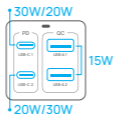

Four-Port Charging

Note: please unplug and re-plug this power strip when the USB C1/C2 ports can't charge your compatible devices quickly, as its embedded microcontroller unit (MCU) could enter the self-protection mode.