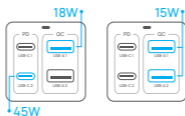

Product Diagram

1 Slim Power Plug (0.55" Thickness)

2 3 Grounded AC Outlets

3 LED Power Indicator (Blue)

4 USB-C 1/2 Output:

5V = 3.0A 9V 3.0A
12V = 3.0A 15V = 3.0A
20V = 3.25A 65W Max.
PPS: 3.3-21V = 3.0A

USB-A 1/2 Output:

5V = 3.0A 9V = 2.0A
12V = 1.5A 18W Max.

USB Total Output:

65W Max.

Multi-Port Charging Guide

Single-Port Charging

Dual-Port Charging

Three-Port Charging

Four-Port Charging

Note: please unplug and re-plug this power strip when the USB C1/C2 ports can't charge your compatible devices quickly, as its embedded microcontroller unit (MCU) could enter the self-protection mode.