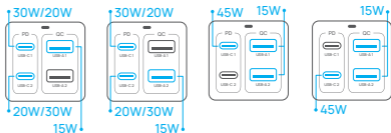

Product Diagram

1 Slim Power Plug (0.55" Thickness)

2 3 Grounded AC Outlets

3 LED Power Indicator (Blue)

4 USB-C 1/2 Output:

5V = 3.0A 9V 3.0A
12V = 3.0A 15V = 3.0A
20V = 3.25A 65W Max.
PPS: 3.3-21V = 3.0A

USB-A 1/2 Output:

5V = 3.0A 9V = 2.0A
12V = 1.5A 18W Max.

USB Total Output:

65W Max.

Multi-Port Charging Guide

Single-Port Charging

Dual-Port Charging

Three-Port Charging

Four-Port Charging

Note: please unplug and re-plug this power strip when the USB C1/C2 ports can't charge your compatible devices quickly, as its embedded microcontroller unit (MCU) could enter the self-protection mode.