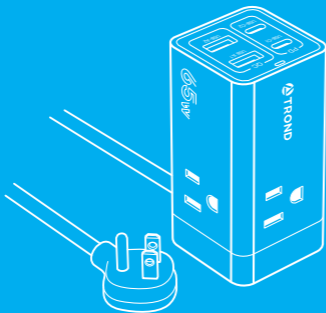

TROND

TD-PS-US20

WELCOME GUIDE

Power Strip w/ GaN III USB C