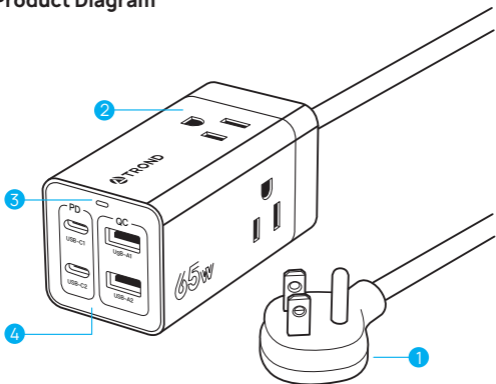

Product Diagram

1 Slim Power Plug (0.55" Thickness)

2 3 Grounded AC Outlets

3 LED Power Indicator (Blue)

4 USB-C 1/2 Output:

5V = 3.0A 9V 3.0A
12V = 3.0A 15V = 3.0A
20V = 3.25A 65W Max.
PPS: 3.3-21V = 3.0A