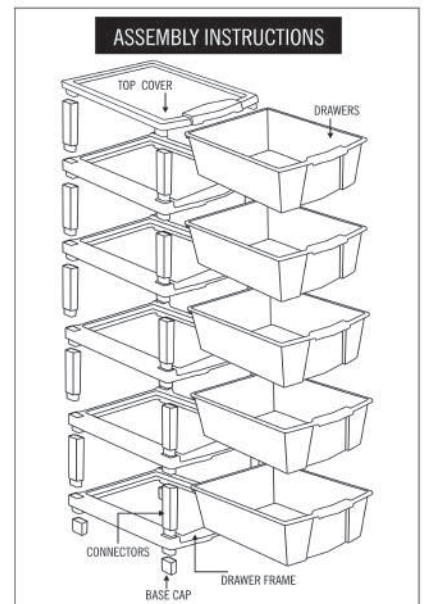

JOYFUL
STUDIO^{XL} 5
MODULAR DRAWER SYSTEM

EASY TO ASSEMBLE
MODULAR DESIGN

CONVENIENT TO USE

AMPLE OF SPACE
TO ORGANISE IN
EACH DRAWER

GREAT LOOKS

JOYFUL
STUDIO^{XL} 5
MODULAR DRAWER SYSTEM

Studio XL- 5 Size : 310 x 390 x 980 mm

Add A Touch of Creative Elegance While Organising With Studio-XL Modular Drawer System

Add A Touch of Creative Elegance While Organising With Studio-XL Modular Drawer System