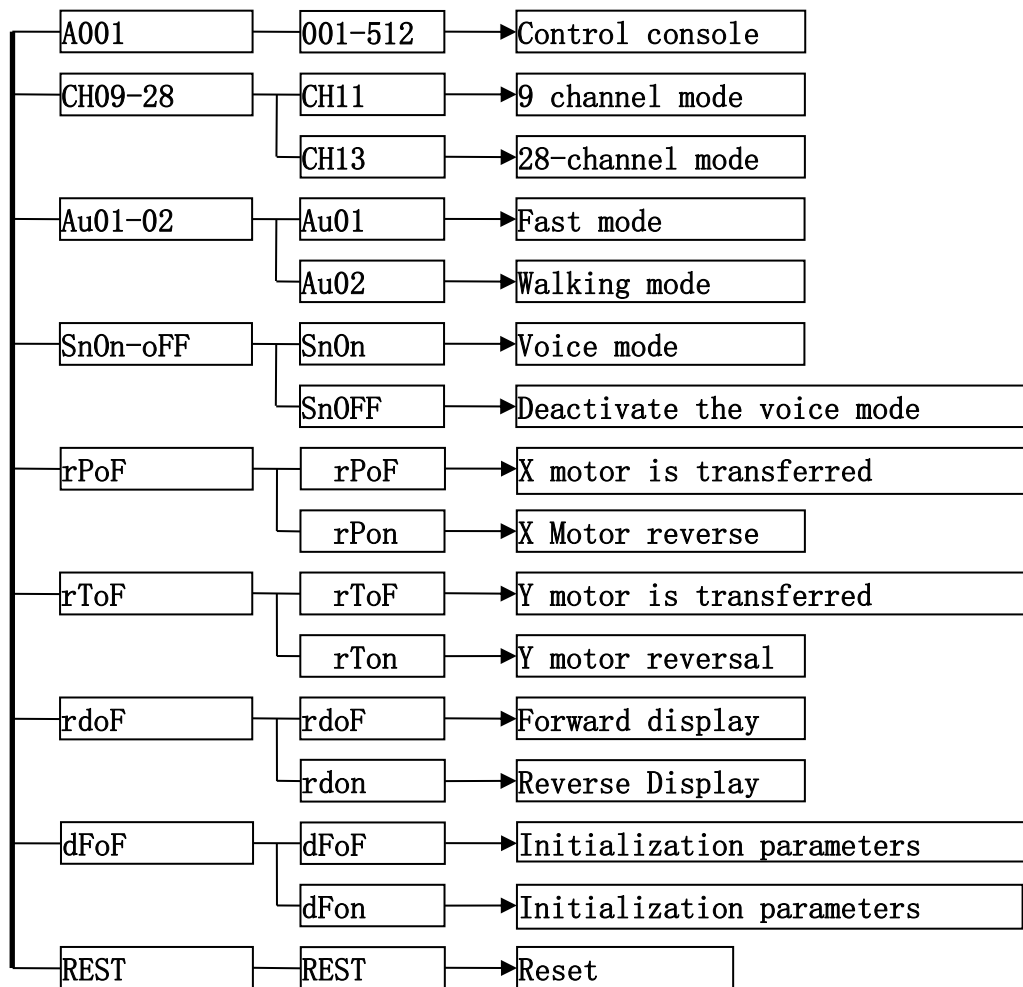

**small single beam moving head Instructions**

### 13-channel mode

aisle		Features
1	0-255	<b>Level</b>
2	0-255	<b>The level of fine-tuning</b>
3	0-255	<b>vertical</b>
4	0-255	<b>Vertical trimming</b>
5	0-255	<b>speed</b>
6	0-255	<b>Dimming</b>
7	0-255	<b>Strobe</b>
8	0-255	<b>Dimming red</b>
9	0-255	<b>Green dimming</b>
10	0-255	<b>Light blue tone</b>
11	0-255	White Dimming
12	0-255	<b>Self-propelled</b>
13	150-200	<b>Reset</b>

## 11-channel mode

aisle		Features
1	0-255	Level
2	0-255	<b>The level of fine-tuning</b>
3	0-255	<b>vertical</b>
4	0-255	<b>Vertical trimming</b>
5	0-255	<b>speed</b>
6	0-255	<b>Dimming</b>
7	0-255	<b>Strobe</b>
8	0-255	<b>Dimming red</b>
9	0-255	<b>Green dimming</b>
10	0-255	<b>Light blue tone</b>
11	0-255	<b>White Dimming</b>