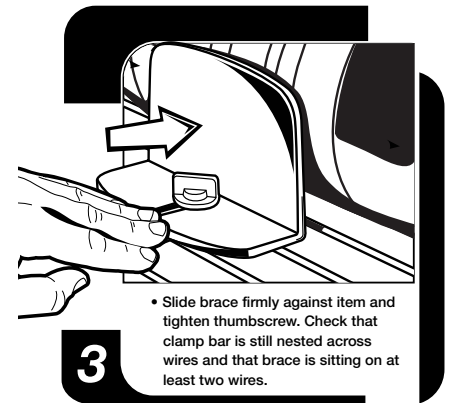

Camco Manufacturing, Inc
121 Landmark Dr. / Greensboro, NC 27409
1-800-334-2004 / www.camco.net