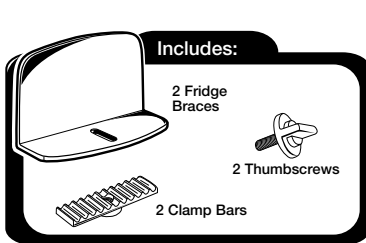

# RV Fridge BRACE

2 PACK

## Reduce the risk of Messy Spills!

- Stops food from sliding around
- Attaches to fridge shelf in seconds
- Fits most wire fridge shelving

**Before you start:**

- Place thumbscrew through slot in brace and into clamp bar.
- Tighten just enough to hold clamp bar in place.