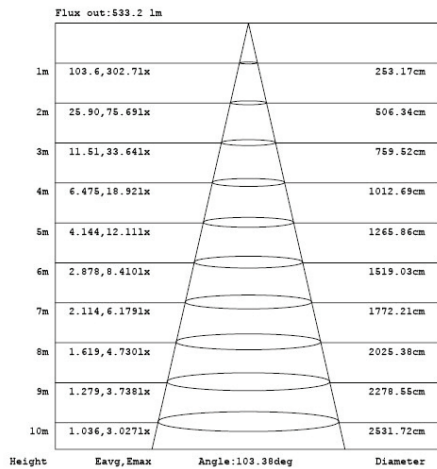

MODELS

BR30_S-8W-27K_5K-6PK

LIGHT DISTRIBUTION ANGLE

LUMINOUS INTENSITY DISTRIBUTION DIAGRAM

NOTE:

The Curves indicate the illuminated area and the average illumination when the luminaire is at different distances.

CERTIFICATIONS

SPECIFICATIONS

Voltage	120V
Wattage	8W
Current	0.08A
Power Factor	0.70

LIGHTING PERFORMANCE

Lumens	650
Efficiency (lm/w)	81
Color Temperature Changing	2700K-5000K
Color Rendering Index (CRI)	80
Beam Angle	110°
Dimmable	Yes 5%-100%
Control Type	WiFi
Control Distance	NET/WiFi Covered
RGB	Yes
Controlled by	Application
Compatible with Amazon Alexa	Yes
Compatible with Google Assistant	Yes
Frequency	60Hz