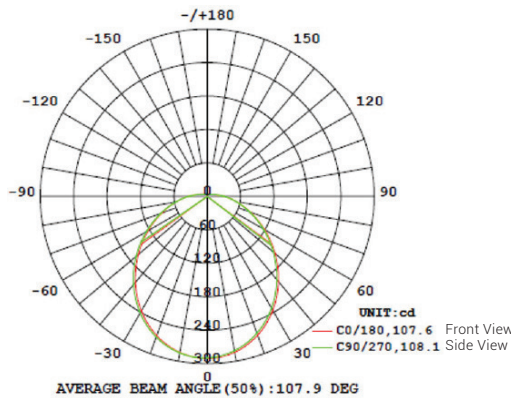

MODELS

BR30_S-8W-27K_5K-6PK

LIGHT DISTRIBUTION ANGLE

LUMINOUS INTENSITY DISTRIBUTION DIAGRAM

NOTE:

The Curves indicate the illuminated area and the average illumination when the luminaire is at different distances.

CERTIFICATIONS

SPECIFICATIONS

Voltage	120V
Wattage	8W
Current	0.08A
Power Factor	0.70

LIGHTING PERFORMANCE

Lumens	650
Efficiency (lm/w)	81
Color Temperature Changing	2700K-5000K
Color Rendering Index (CRI)	80
Beam Angle	110°
Dimmable	Yes 5%-100%
Control Type	WiFi
Control Distance	NET/WiFi Covered
RGB	Yes
Controlled by	Application
Compatible with Amazon Alexa	Yes
Compatible with Google Assistant	Yes
Frequency	60Hz