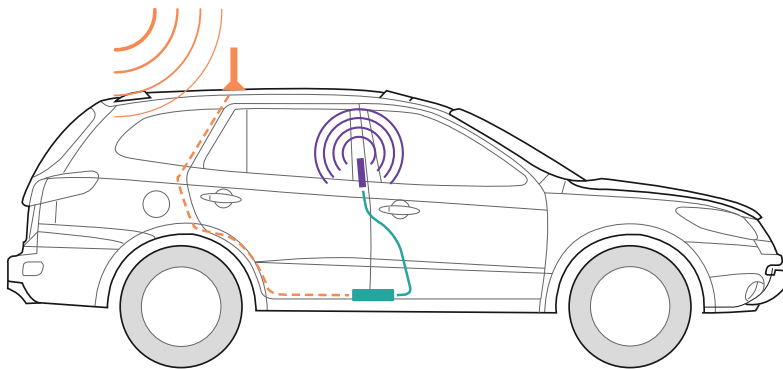

Installation

1. **1 Receives signal:** The powerful antenna reaches out to access a voice and 3G, 4G, and LTE data signal, and delivers it to the booster.
2. **2 Boost signal:** The booster receives the signal, amplifies it, and serves as a relay between your phone and the nearest cell tower.
3. **3 Broadcasts signal:** Your devices get a stronger signal, and calls and data are fed through the booster back to the network.

Available Accessories

Optional Antenna Kits

Package Dimensions

4 L x 6.25 W x 8 H

MASTER CARTON: 25 L x 17 W x 16 H | 54 lbs.

Support

2 Year Warranty from Purchase.

Website: <http://support.weboost.com>

Phone: +1 866 294 1660
Monday to Saturday

FOR PARTNER'S USE

*⚠️ WARNING: Cancer and Reproductive Harm - www.P65Warnings.ca.gov.

UPC

DRIVE4G-X

8 11815 02486 6