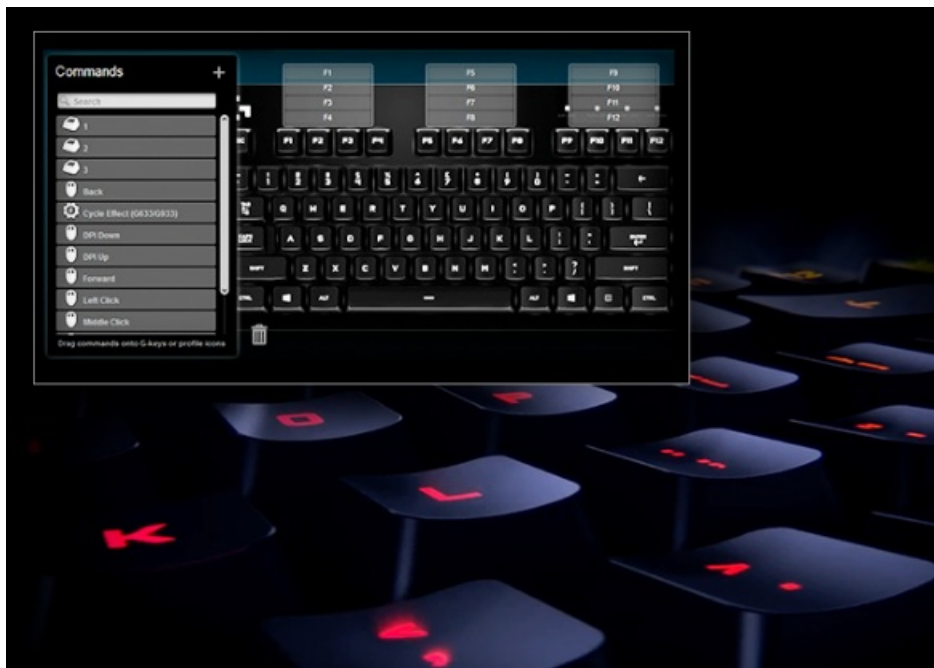

to individual keys, and configure per-key RGB lighting from a palette of up to 16.8 million colors.

Durable and Resistant to Spills

The keyframe and membrane for the G213 Prodigy are spill-resistant and built for real-world use. It's a keyboard made to withstand the demands of regular gaming.

A Built-in Palm Rest and Movable Feet

With the inbuilt palm rest easing discomfort or tiredness, you can change your keyboard to the optimal position with the two-level angle adjustment and continue playing pleasantly round after round.

Exclusive Media Controls

Without stopping the action, pause the background music. Controls for pause, mute, volume, and skip are easily accessible.

Game-Driven Lighting and Audio

Using Logitech G LIGHTSYNC technology, the G213's next-generation RGB lighting is controlled by activities in more than 300 leading video games. For increased gaming intensity, customize colors and effects across LIGHTSYNC mice, keyboards, headsets, and speakers.

Features

- Based on independent, combined sales statistics for gaming keyboards, mice, and headsets from the US, CA, CN, JP, KR, TW, TH, ID, DE, FR, RU, UK, SE, and TR between February 2019 and February 2020.
- Superb color spectrum illumination allows you to choose from a palette of more than 16.8 million colors to create five unique lighting zones. Customize the color scheme to go with your setup, a particular game, or your favorite hues. Use Logitech gaming software to synchronize lighting effects with other Logitech G devices. Minimal light leak around each keycap indicates that less light seeps around the keycaps and more light passes through the letters. This makes each key's illumination more bright and makes it simpler to locate your