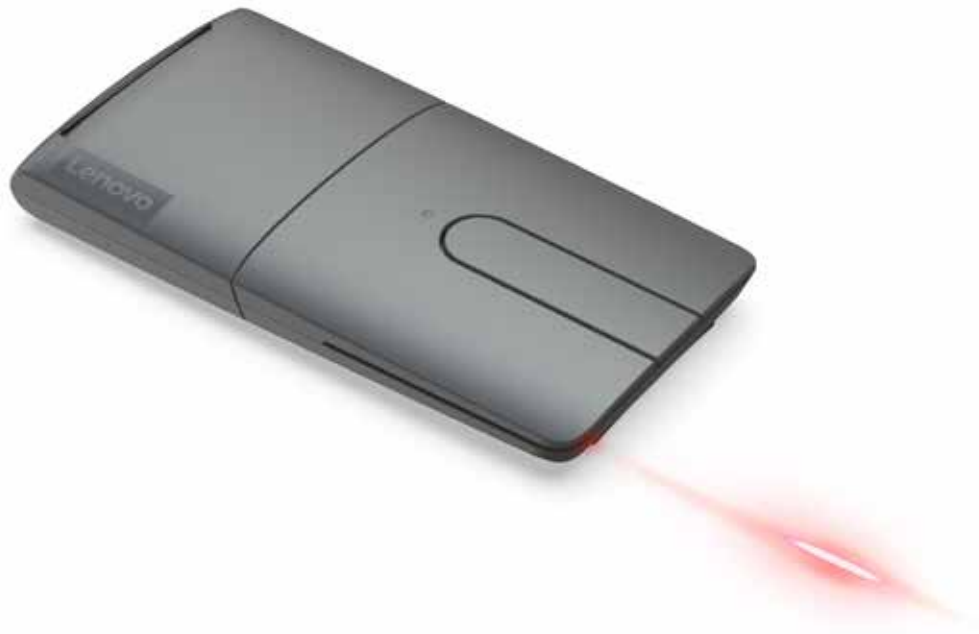

YOGA MOUSE WITH LASER PRESENTER

TRANSFORMABLE MOUSE AND PRESENTER IN YOUR POCKET.

CREATE ON ANY DEVICE. PRESENT ANYWHERE.

An ultrathin portable mouse. An intuitive presenter. The Lenovo™ Yoga™ Mouse is the modern professional's pocket companion – wherever inspiration strikes, and whenever the spotlight shines. Connect to devices and work effortlessly on any surface, with high-precision up to 1600 DPI tracking and the ergonomic V-shape grip. Turn the Yoga flat with a single twist to get a fully functional laser presenter with built-in slide control.

WHY YOU SHOULD BUY THE LENOVO YOGA MOUSE WITH LASER PRESENTER

One-twist mouse and presenter

Mouse away in full comfort with the Yoga's distinctive V-shape. Then turn it flat with the twist of a hinge to get a perfectly sized presenter with a laser pointer and fully functional slide control.

Multiple devices, all surfaces

Dual-mode support via Bluetooth® 5.0 or 2.4 GHz USB dongle lets you connect to a notebook, phone or tablet, and switch seamlessly at the push of a button. The up to 1600 DPI sensor provides high-precision tracking on nearly any surface.

Extreme portability and comfort

With a maximum thickness of 14 mm in flat mode, the Yoga Mouse fits in your shirt pocket, while the ergonomic V-shape form factor provides ample space for your palm and optimal placement for your fingers.