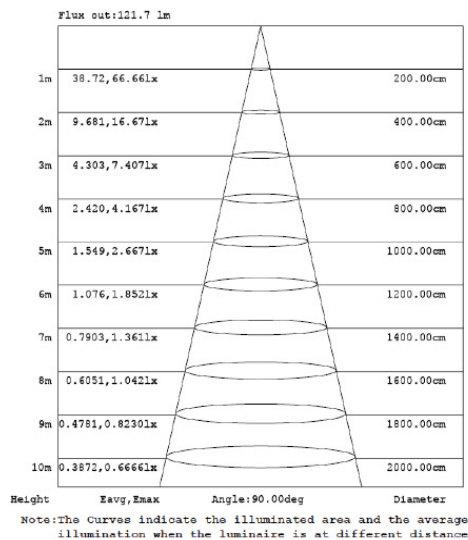

MODELS

B11_S-4W-27K_5K-#

LIGHT DISTRIBUTION ANGLE

LUMINOUS INTENSITY DISTRIBUTION DIAGRAM

NOTE:

The Curves indicate the illuminated area and the average illumination when the luminaire is at different distances.

CERTIFICATIONS

SPECIFICATIONS

Voltage	120V
Wattage	4.5W
Current	0.068A
Power Factor	0.6

LIGHTING PERFORMANCE

Lumens	325
Efficiency (lm/w)	72
Color Temperature Changing	2700K-5000K
Color Rendering Index (CRI)	80
Beam Angle	250°
Dimmable	Yes 5%-100%
Control Type	WiFi
Control Distance	NET/WiFi Covered
RGB	Yes
Controlled by	Application
Compatible with Amazon Alexa	Yes
Compatible with Google Assistant	Yes
Frequency	60Hz