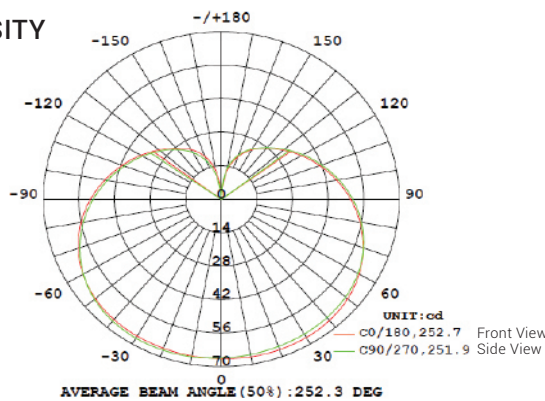

MODELS

B11_S-4W-27K_5K-#

LIGHT DISTRIBUTION ANGLE

LUMINOUS INTENSITY DISTRIBUTION DIAGRAM

NOTE:

The Curves indicate the illuminated area and the average illumination when the luminaire is at different distances.

CERTIFICATIONS

SPECIFICATIONS

Voltage	120V
Wattage	4.5W
Current	0.068A
Power Factor	0.6

LIGHTING PERFORMANCE

Lumens	325
Efficiency (lm/w)	72
Color Temperature Changing	2700K-5000K
Color Rendering Index (CRI)	80
Beam Angle	250°
Dimmable	Yes 5%-100%
Control Type	WiFi
Control Distance	NET/WiFi Covered
RGB	Yes
Controlled by	Application
Compatible with Amazon Alexa	Yes
Compatible with Google Assistant	Yes
Frequency	60Hz