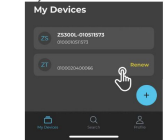

Service Plan and Payment

Each UBITracer device requires its own service plan. Register the device using the UBITracer mobile app and click the SN in your device list.

Then follow the prompts to select an appropriate service plan and enter payment information.

4

Monitor and Locate

After selecting a plan, clicking the SN will bring you to the device detail page where you can view your trip, report and chart in real time. Click the time horizon window at the bottom to change timeframe.