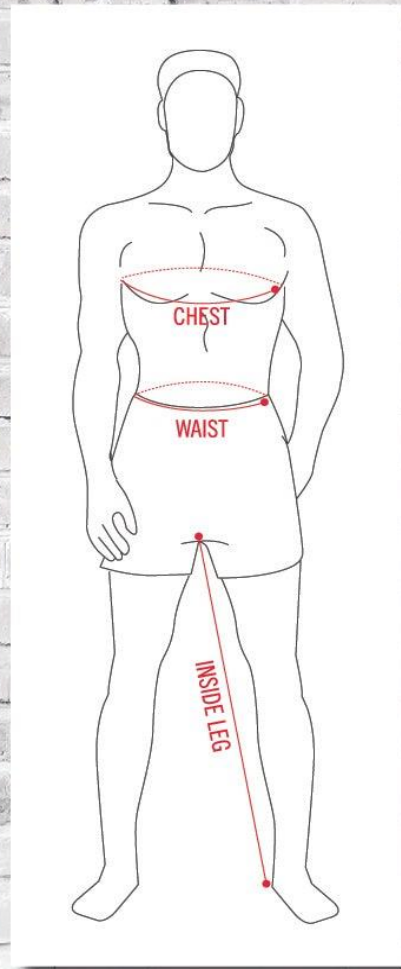

Size Guide

ALL MEASURES ARE BODY MEASUREMENTS

PLEASE NOTE!

TROUSERS

ORDERING SIZE	30	32	34	36	38	40	42
TO FIT WAIST (IN)	30	32	34	36	38	40	42
TO FIT WAIST (CM)	76	81	86	91	96	102	107
EUROPEAN SIZE	30	32	34	36	38	40	42
HOLLAND	46	48	50	52	54	56	58
GERMANY	46	48	50	52	54	56	58
SCANDINAVIA	46	48	50	52	54	56	58
FRANCE	38	40	42/44	46	48	50	52/54
PORTUGAL	38	40	42/44	46	48	50	52/54
WAIST SIZE	30	32	34	36	38	40	42
LEG LENGTH - 29 (SHORT)	30	32	34	36	38	40	42
LEG LENGTH - 31 (REG)	30	32	34	36	38	40	42
LEG LENGTH - 33 (LONG)	30	32	34	36	38	40	42

JACKETS/ TOPS

ORDERING SIZE	S	M	L	XL	XXL	XXXL
TO FIT CHEST (IN)	38	40	42	44	46	48
TO FIT CHEST (CM)	96	102	107	112	117	122
EUROPEAN SIZE	48/50	50/52	52/54	56	58	60

FOOTWEAR

SIZE (UK)	3	4	5	5.5	6	7	8	9	10	11	12
SIZE (EUROPEAN)	36	37	38	39	40	41	42	43	44	45	46