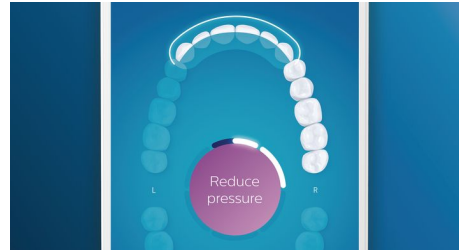

Never miss a spot

The Philips Sonicare app lets you know when you've achieved a thorough clean, and coaches you to be a better, more mindful brusher.

TouchUp feature

If you happen to miss a spot while brushing your teeth, your app's TouchUp feature will show you. You can then go back for a second pass, and be confident you are getting a complete clean, every time.

Focus areas and goal-setting

Any trouble areas your dentist has pointed out? We'll highlight them on your in-app 3D mouth map, and remind you to pay extra attention to these areas.

Too much pressure?

You might not notice when you brush too hard, but your DiamondClean Smart will. If you use too much pressure, the light ring on the end of your handle will flash. This is a gentle reminder to ease off the pressure, and let your brush head do the work. 7 out of 10 people found this feature helped them become a better brusher.