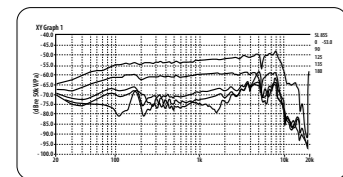

LEGAL DISCLAIMER

LIMITED WARRANTY

FR Traits

- Microphone vocal dynamique avec interrupteur marche / arrêt
- La présence douce des fréquences moyennes augmente pour une excellente projection de la voix
- Réponse en fréquence ultra-large pour un son brillant et transparent
- La sortie de signal extrêmement élevée laisse passer votre voix
- La caractéristique cardioïde minimise le bruit de fond et la rétroaction
- Filtre anti-vent et bruit sphérique intégré
- Système de montage antichoc pour réduire le bruit de manipulation
- Connecteur XLR à 3 broches pour une intégrité de signal maximale
- Adaptateur de pied de microphone et étui de protection inclus