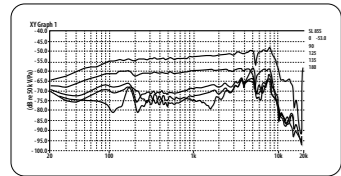

Especificações

Type	Dynamic Cardioid Microphone with Switch
Frequency response	50 - 16000 Hz
Impedance	300 ohm
Connector	3-pin
Polar pattern	Cardioid
Sensitivity	-54 ± 2 dBV /Pa
Max SPL	150 dB
Weight	320 g

LEGAL RENUNCIANTE

GARANTIA LIMITADA

SE Funktioner

- Dynamisk sångmikrofon med på / av-brytare
- Smidig mittfrekvens närvaro stiger för utmärkt röstprojektion
- Ultra-wide frekvensrespons för strålände och transparent ljud
- Extremt hög signalutgång låter din röst skära igenom
- Kardiodkarakteristik minimerar bakgrunds ljud och feedback
- Integrerat sfäriskt vind- och popbrusfilter
- Chockmonterat system för att minska hanteringsbuller
- 3-stifts XLR-kontakt för högsta signalintegritet
- Adapter för mikrofonstativ och skydds fodral ingår