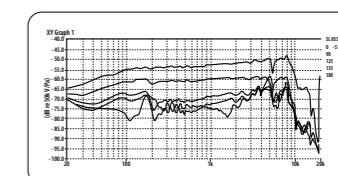

NEGACIÓN LEGAL

GARANTÍA LIMITADA

PT Características

- Microfone vocal dinámico com botão liga / desliga
- A presença de frequências médias suaves aumenta para excelente projeção de voz
- Resposta de frequência ultra-ampla para um som brilhante e transparente
- A saída de sinal extremamente alta permite que sua voz atravesse
- A característica cardioide minimiza o ruído de fundo e feedback
- Filtro de ruído esférico e pop integrado
- Sistema de montagem contra choque para reduzir o ruído de manuseio
- Conector XLR de 3 pinos para maior integridade de sinal
- Adaptador de pedestal de microfone e capa rígida de proteção incluídos