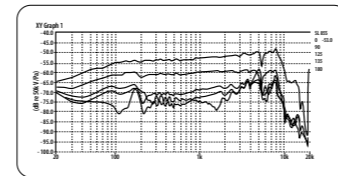

DÉNI LÉGAL

GARANTIE LIMITÉE

DE Eigenschaften

- Dynamisches Gesangsmikrofon mit Ein / Aus-Schalter
- Die sanfte Präsenz bei mittleren Frequenzen steigt für eine hervorragende Sprachprojektion
- Ultraweiter Frequenzgang für brillanten und transparenten Klang
- Die extrem hohe Signalausgabe lässt Ihre Stimme durchschneiden
- Die Nierencharakteristik minimiert Hintergrundgeräusche und Rückkopplungen
- Integrierter kugelförmiger Wind- und Pop-Noise-Filter
- Stoßdämpfersystem zur Reduzierung von Handhabungsgeräuschen
- 3-poliger XLR-Anschluss für höchste Signalintegrität
- Mikrofonständeradapter und Schutzhülle enthalten