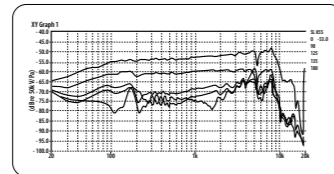

EN Features

- Dynamic vocal microphone with On/Off Switch
- Smooth mid-frequency presence rises for excellent voice projection
- Ultra-wide frequency response for brilliant and transparent sound
- Extremely high signal output lets your voice cut through
- Cardioid characteristic minimizes background noise and feedback
- Integrated spherical wind and pop noise filter
- Shock mount system to cut down handling noise
- 3-pin XLR connector for highest signal integrity
- Microphone stand adapter and protective hardcase included