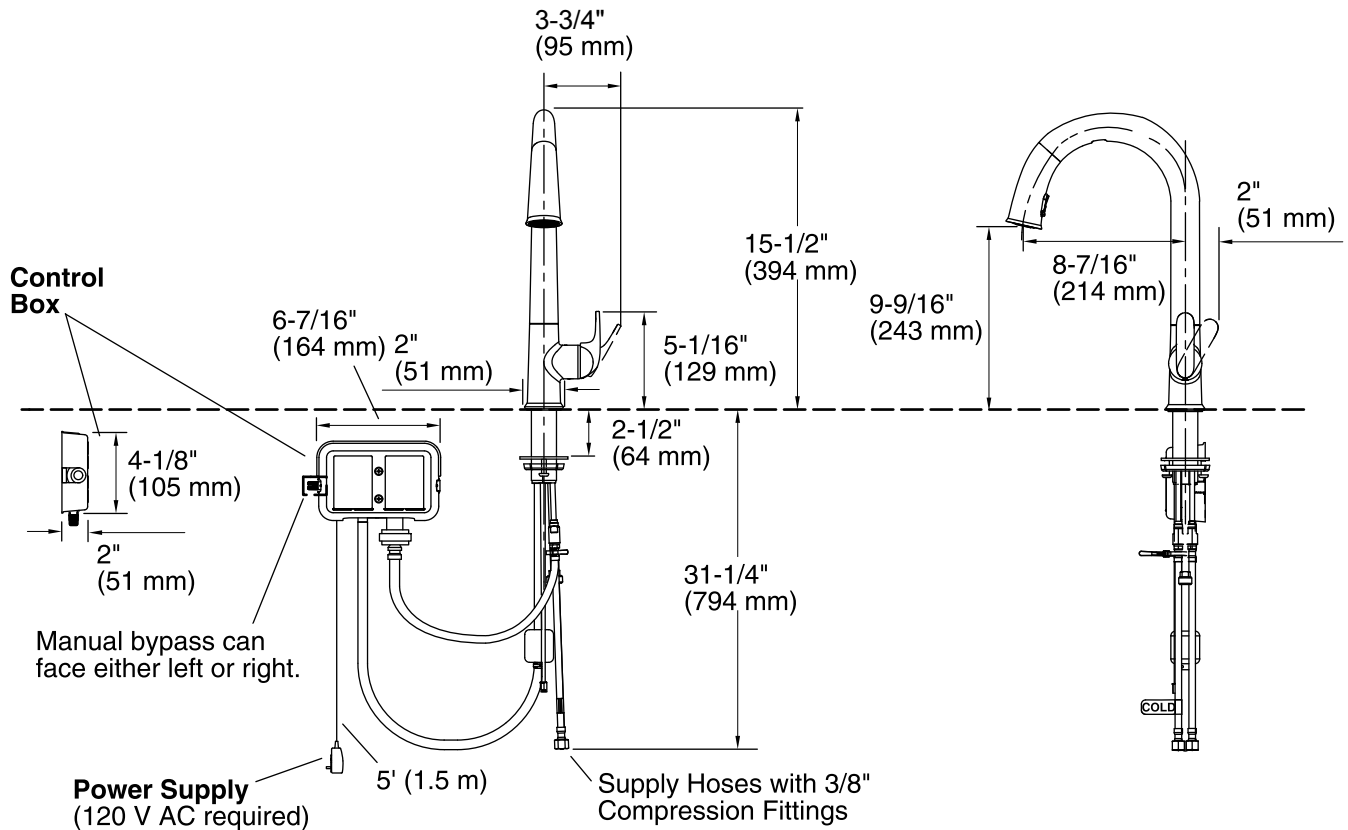

Required Electrical Service

One circuit required, protected with Class A Ground-Fault Circuit-Interrupter (GFCI) or Residual Current Device (RCD).
120 V

Technical Information

All product dimensions are nominal.

Spout:

Spout reach: 8-7/16" (214 mm)

Faucet:

Flow rate: 1.8 gal/min (6.8 l/min)

Notes

Install this product according to the installation guide.

REQUIRED: Unswitched power outlet (120 V AC) located below the sink and within 5' (1.5 m) of the control box. (Garbage disposals typically use switched outlets and are not recommended.)

ADA, CSA B651 compliant when installed to the specific requirements of these regulations.