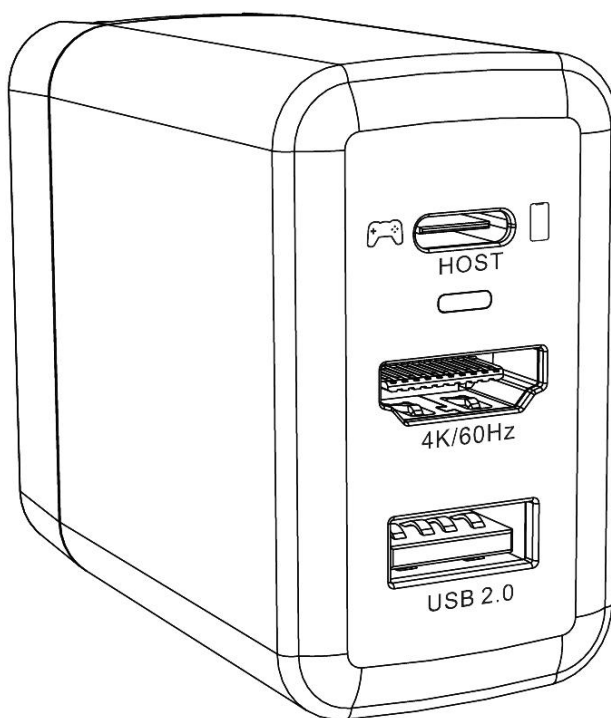

User Manual

CD0303

After-service Contact

Please read this manual carefully before use the product. We offer one year warranty for all TreasLin product. Please refer to our FAQ page to see the terms and conditions for Tech Support, Return and Refunds.

*For more information, please contact us with our email:
treaslinameu@163.com*

Note: Information in this manual is subject to change without further notice.

What's in The Box

- CD0303 Charging Dock
- 1m Long Full-Featured USB-C Cable
- User Manual
- US to EU Plug Adapter

Product Overview

Specifications

Fast Charging Power Hub	
Model Number	CD0303
Dimension	58*50*30(mm)
Input	100V-240V/0.7A Max - 50/60Hz
USB-C(USB 3.1)	5V=3A, 9V=3A, 12V=2.58A, 15V=2.06A, 20V=1.55A; 31W Max;
USB-A(USB 2.0)	5V=1A; 5W Max;
HDMI	Up to 4K@60Hz output
Chip Type	GaN
Compatible Protocols	PD/QC
USB-C to USB-C Cable	
Cable Type	Thunderbolt 3.0
Length	1m