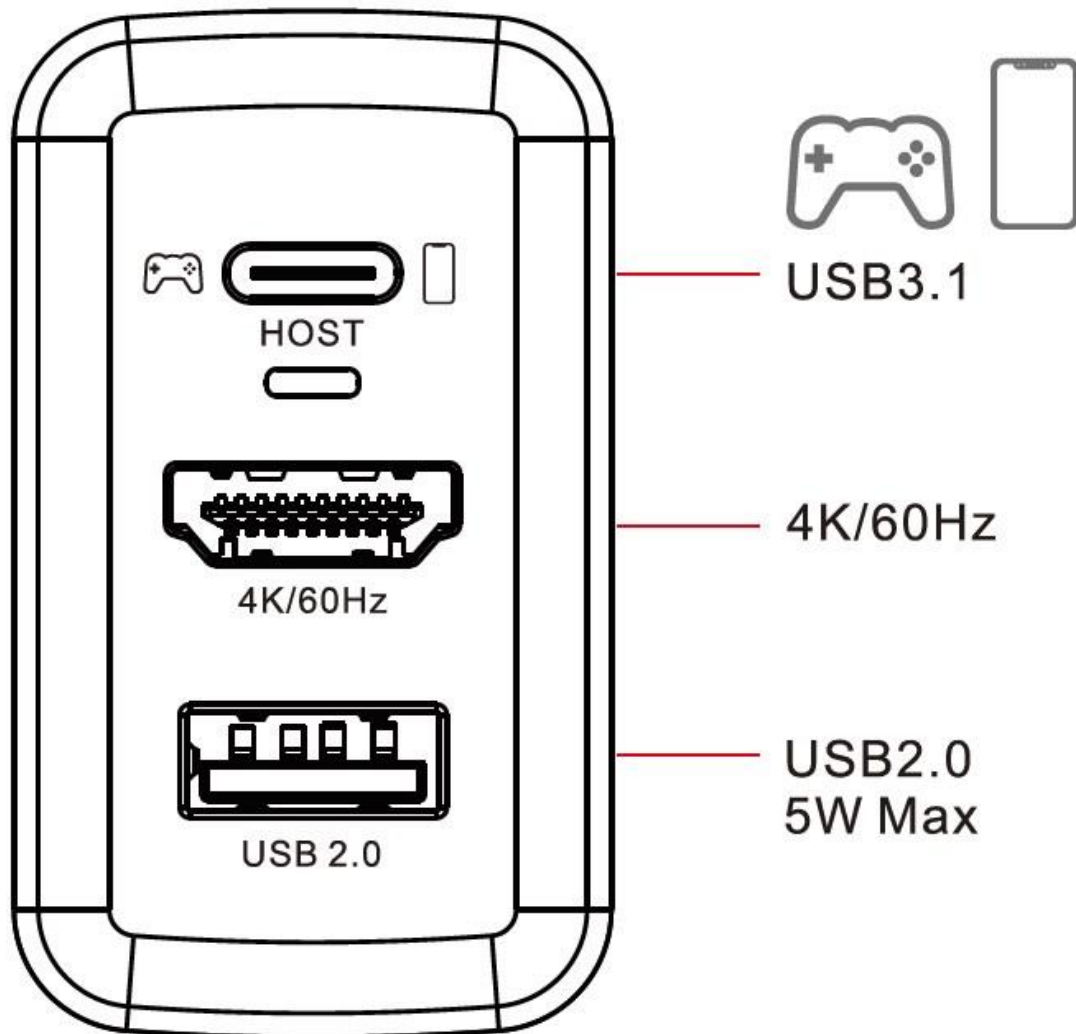

*For more information, please contact us with our email:
treaslinameu@163.com*

Note: Information in this manual is subject to change without further notice.

What's in The Box

- CD0303 Charging Dock
- 1m Long Full-Featured USB-C Cable
- User Manual
- US to EU Plug Adapter

Product Overview

Specifications

Fast Charging Power Hub	
Model Number	CD0303
Dimension	58*50*30(mm)
Input	100V-240V/0.7A Max - 50/60Hz
USB-C(USB 3.1)	5V=3A, 9V=3A, 12V=2.58A, 15V=2.06A, 20V=1.55A; 31W Max;
USB-A(USB 2.0)	5V=1A; 5W Max;
HDMI	Up to 4K@60Hz output
Chip Type	GaN
Compatible Protocols	PD/QC
USB-C to USB-C Cable	
Cable Type	Thunderbolt 3.0
Length	1m