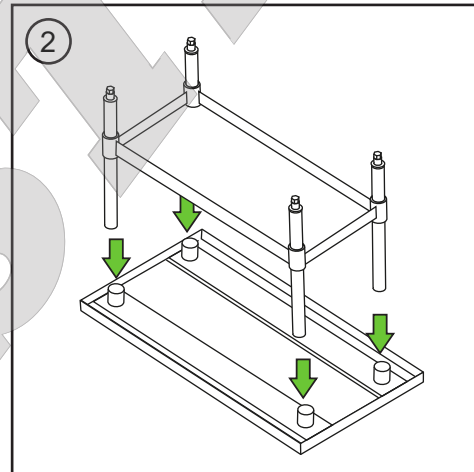

Work Table Assembly Instructions

Unpack and check to make sure all contents are complete.
 Please follow the steps and instructions below.

1. Assemble undershelf and legs
 Marking the position on the legs by tape for the height of the undershelf (Recommend at least 8" above the floor). Slide legs into the socket of undershelf, then, fasten the Allen screws.

2. Insert legs to leg sockets
 Place carton underneath tabletop for padding to avoid scratching. Please insert the legs into leg sockets.

3. Fasten legs to leg sockets
 Using Allen wrench and screws to fasten legs to leg sockets. Then, turn the whole unit upside, and it is ready to use!