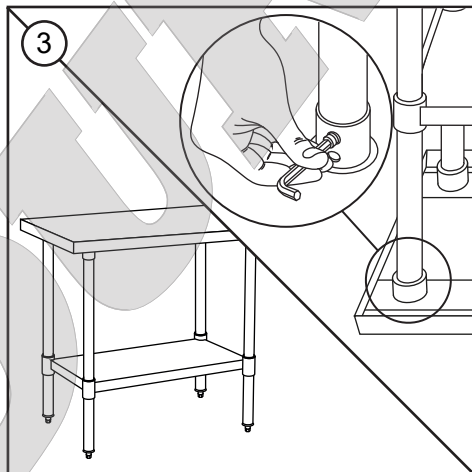

Work Table Assembly Instructions

Unpack and check to make sure all contents are complete.
 Please follow the steps and instructions below.

1. Assemble undershelf and legs
 Marking the position on the legs by tape for the height of the undershelf (Recommend at least 8" above the floor). Slide legs into the socket of undershelf, then, fasten the Allen screws.

2. Insert legs to leg sockets
 Place carton underneath tabletop for padding to avoid scratching. Please insert the legs into leg sockets.

3. Fasten legs to leg sockets
 Using Allen wrench and screws to fasten legs to leg sockets. Then, turn the whole unit upside, and it is ready to use!

4. Adjust Plastic Feet
 All four legs can be adjusted for surfaces that aren't completely level. Rotate the plastic foot pad to compensate for differences in floor surface.

Warning

In order to uphold the longevity of the DuraSteel stainless steel worktable. It should be wiped down after every use and periodically cleaned with a non-abrasive mild detergent. Please refer to our Stainless Steel Care and Cleaning Instructions.