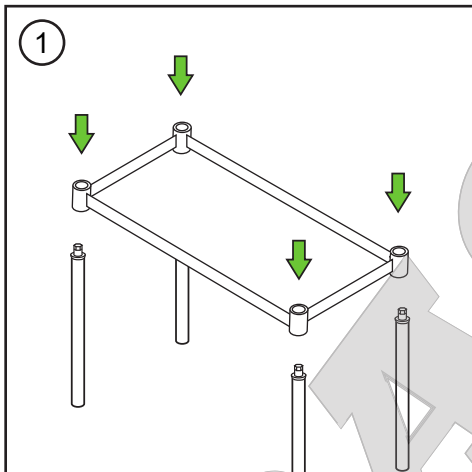

Work Table Assembly Instructions

Unpack and check to make sure all contents are complete.
 Please follow the steps and instructions below.

1. Assemble undershelf and legs
 Marking the position on the legs by tape for the height of the undershelf (Recommend at least 8" above the floor). Slide legs into the socket of undershelf, then, fasten the Allen screws.

2. Insert legs to leg sockets
 Place carton underneath tabletop for padding to avoid scratching. Please insert the legs into leg sockets.

3. Fasten legs to leg sockets
 Using Allen wrench and screws to fasten legs to leg sockets. Then, turn the whole unit upside, and it is ready to use!

4. Adjust Plastic Feet
 All four legs can be adjusted for surfaces that aren't completely level. Rotate the plastic foot pad to compensate for differences in floor surface.

Warning

In order to uphold the longevity of the DuraSteel stainless steel worktable. It should be wiped down after every use and periodically cleaned with a non-abrasive mild detergent. Please refer to our Stainless Steel Care and Cleaning Instructions.