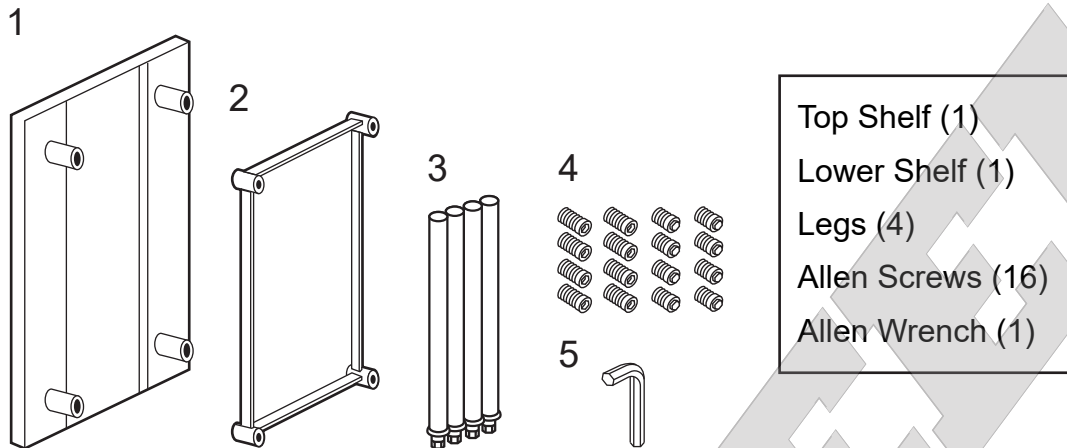

Work Table Assembly Instructions

Unpack and check to make sure all contents are complete.
 Please follow the steps and instructions below.

1. Assemble undershelf and legs
 Marking the position on the legs by tape for the height of the undershelf (Recommend at least 8" above the floor). Slide legs into the socket of undershelf, then, fasten the Allen screws.

2. Insert legs to leg sockets
 Place carton underneath tabletop for padding to avoid scratching. Please insert the legs into leg sockets.

3. Fasten legs to leg sockets
 Using Allen wrench and screws to fasten legs to leg sockets. Then, turn the whole unit upside, and it is ready to use!

4. Adjust Plastic Feet
 All four legs can be adjusted for surfaces that aren't completely level. Rotate the plastic foot pad to compensate for differences in floor surface.

Warning

In order to uphold the longevity of the DuraSteel stainless steel worktable. It should be wiped down after every use and periodically cleaned with a non-abrasive mild detergent. Please refer to our Stainless Steel Care and Cleaning Instructions.