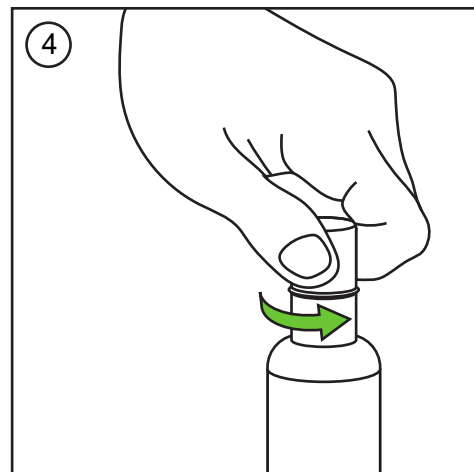

Work Table Assembly Instructions

Unpack and check to make sure all contents are complete.
 Please follow the steps and instructions below.

1. Assemble undershelf and legs
 Marking the position on the legs by tape for the height of the undershelf (Recommend at least 8" above the floor). Slide legs into the socket of undershelf, then, fasten the Allen screws.

2. Insert legs to leg sockets
 Place carton underneath tabletop for padding to avoid scratching. Please insert the legs into leg sockets.

3. Fasten legs to leg sockets
 Using Allen wrench and screws to fasten legs to leg sockets. Then, turn the whole unit upside, and it is ready to use!