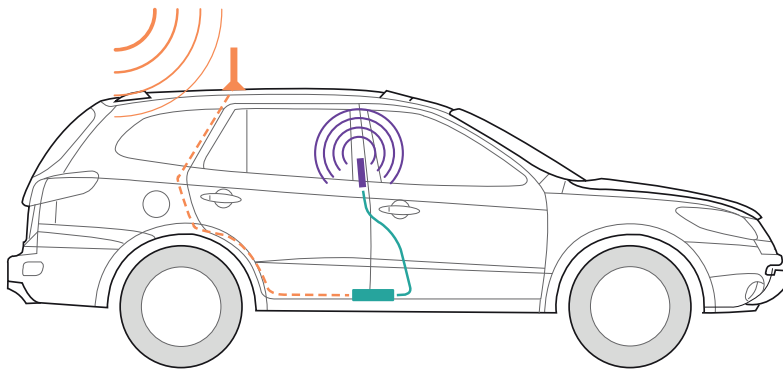

Installation

1. **1 Receives signal:** The powerful antenna reaches out to access a voice and 3G, 4G, and LTE data signal, and delivers it to the booster.
2. **2 Boost signal:** The booster receives the signal, amplifies it, and serves as a relay between your phone and the nearest cell tower.
3. **3 Broadcasts signal:** Your devices get a stronger signal, and calls and data are fed through the booster back to the network.

Available Accessories

Optional Antenna Kits

Package Dimensions

4 L x 6.25 W x 8 H

MASTER CARTON: 25 L x 17 W x 16 H | 54 lbs.

Support

2 Year Warranty from Purchase.

Website: <http://support.weboost.com>

Phone: +1 866 294 1660
Monday to Saturday

FOR PARTNER'S USE

UPC