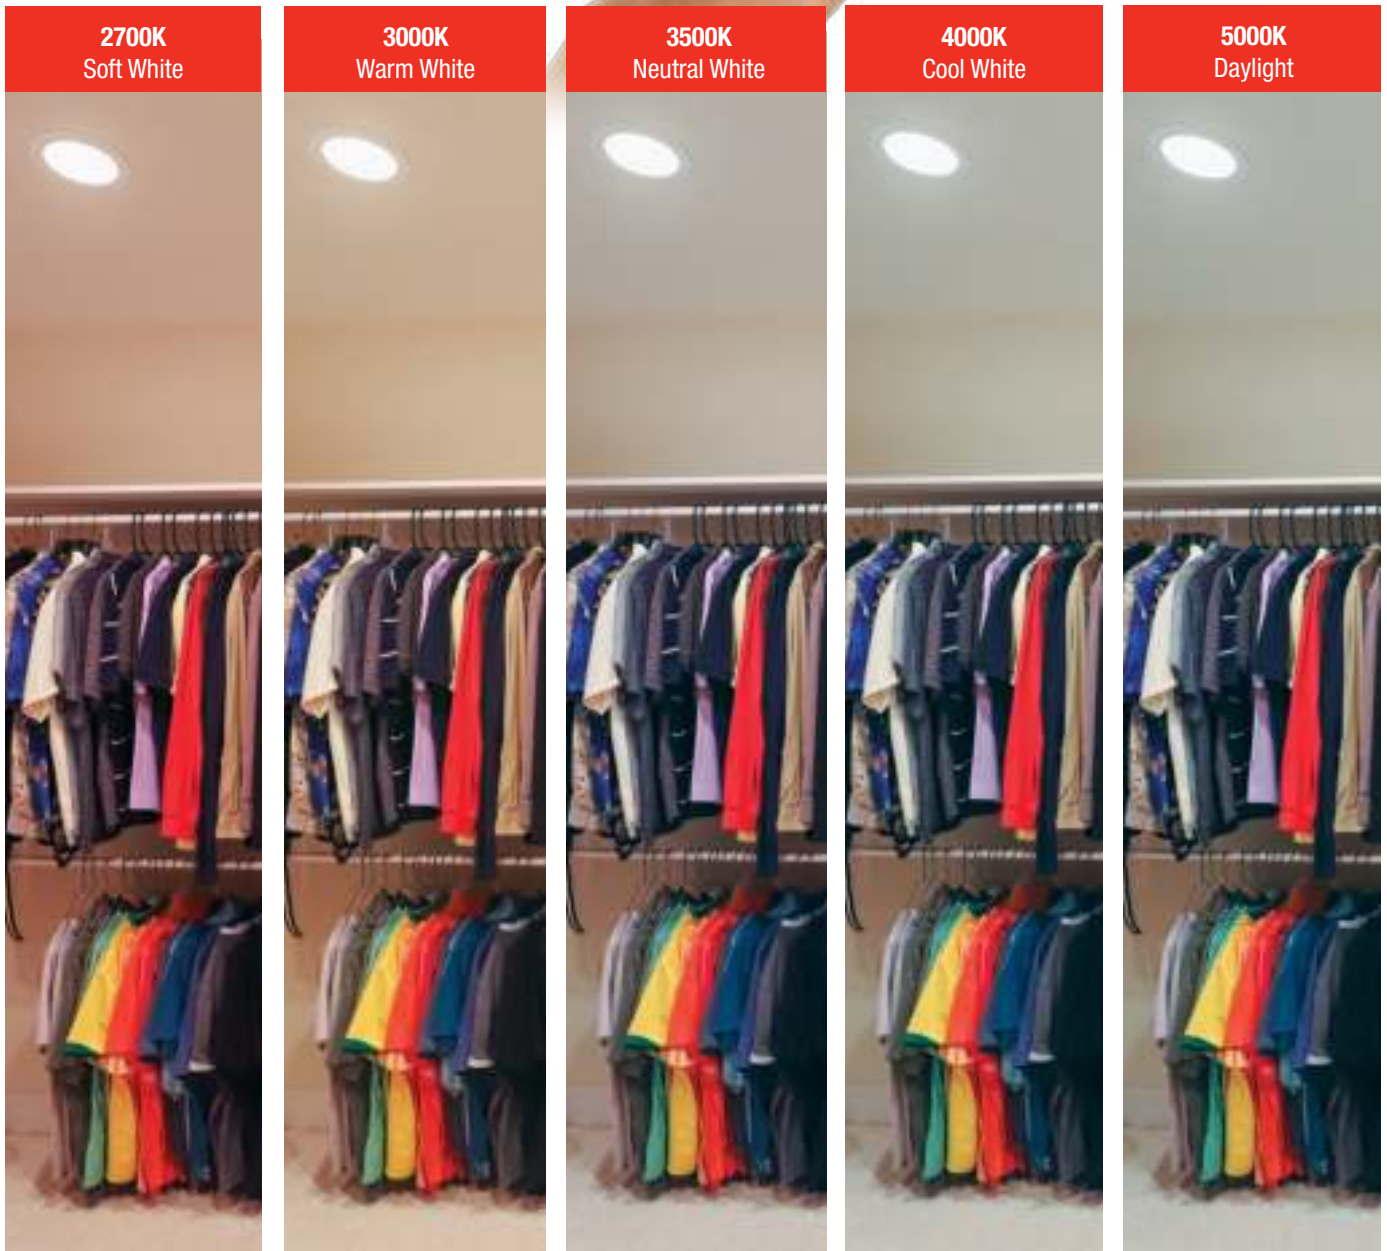

Wafer™ LED Switchable White

Flexibility at your fingertips

The innovative Switchable White feature incorporates a switch for 5CCT color temperature adjustments. Too warm or too cool? Simply toggle the integrated switch to your desired setting and you are done! Whatever your application, Wafer with Switchable White are sure to give you the feel and flexibility that you need.

5CCT Options
Flexibility to switch color temperature to **2700/3000/3500/4000/5000K** CCT during installation to customize any application