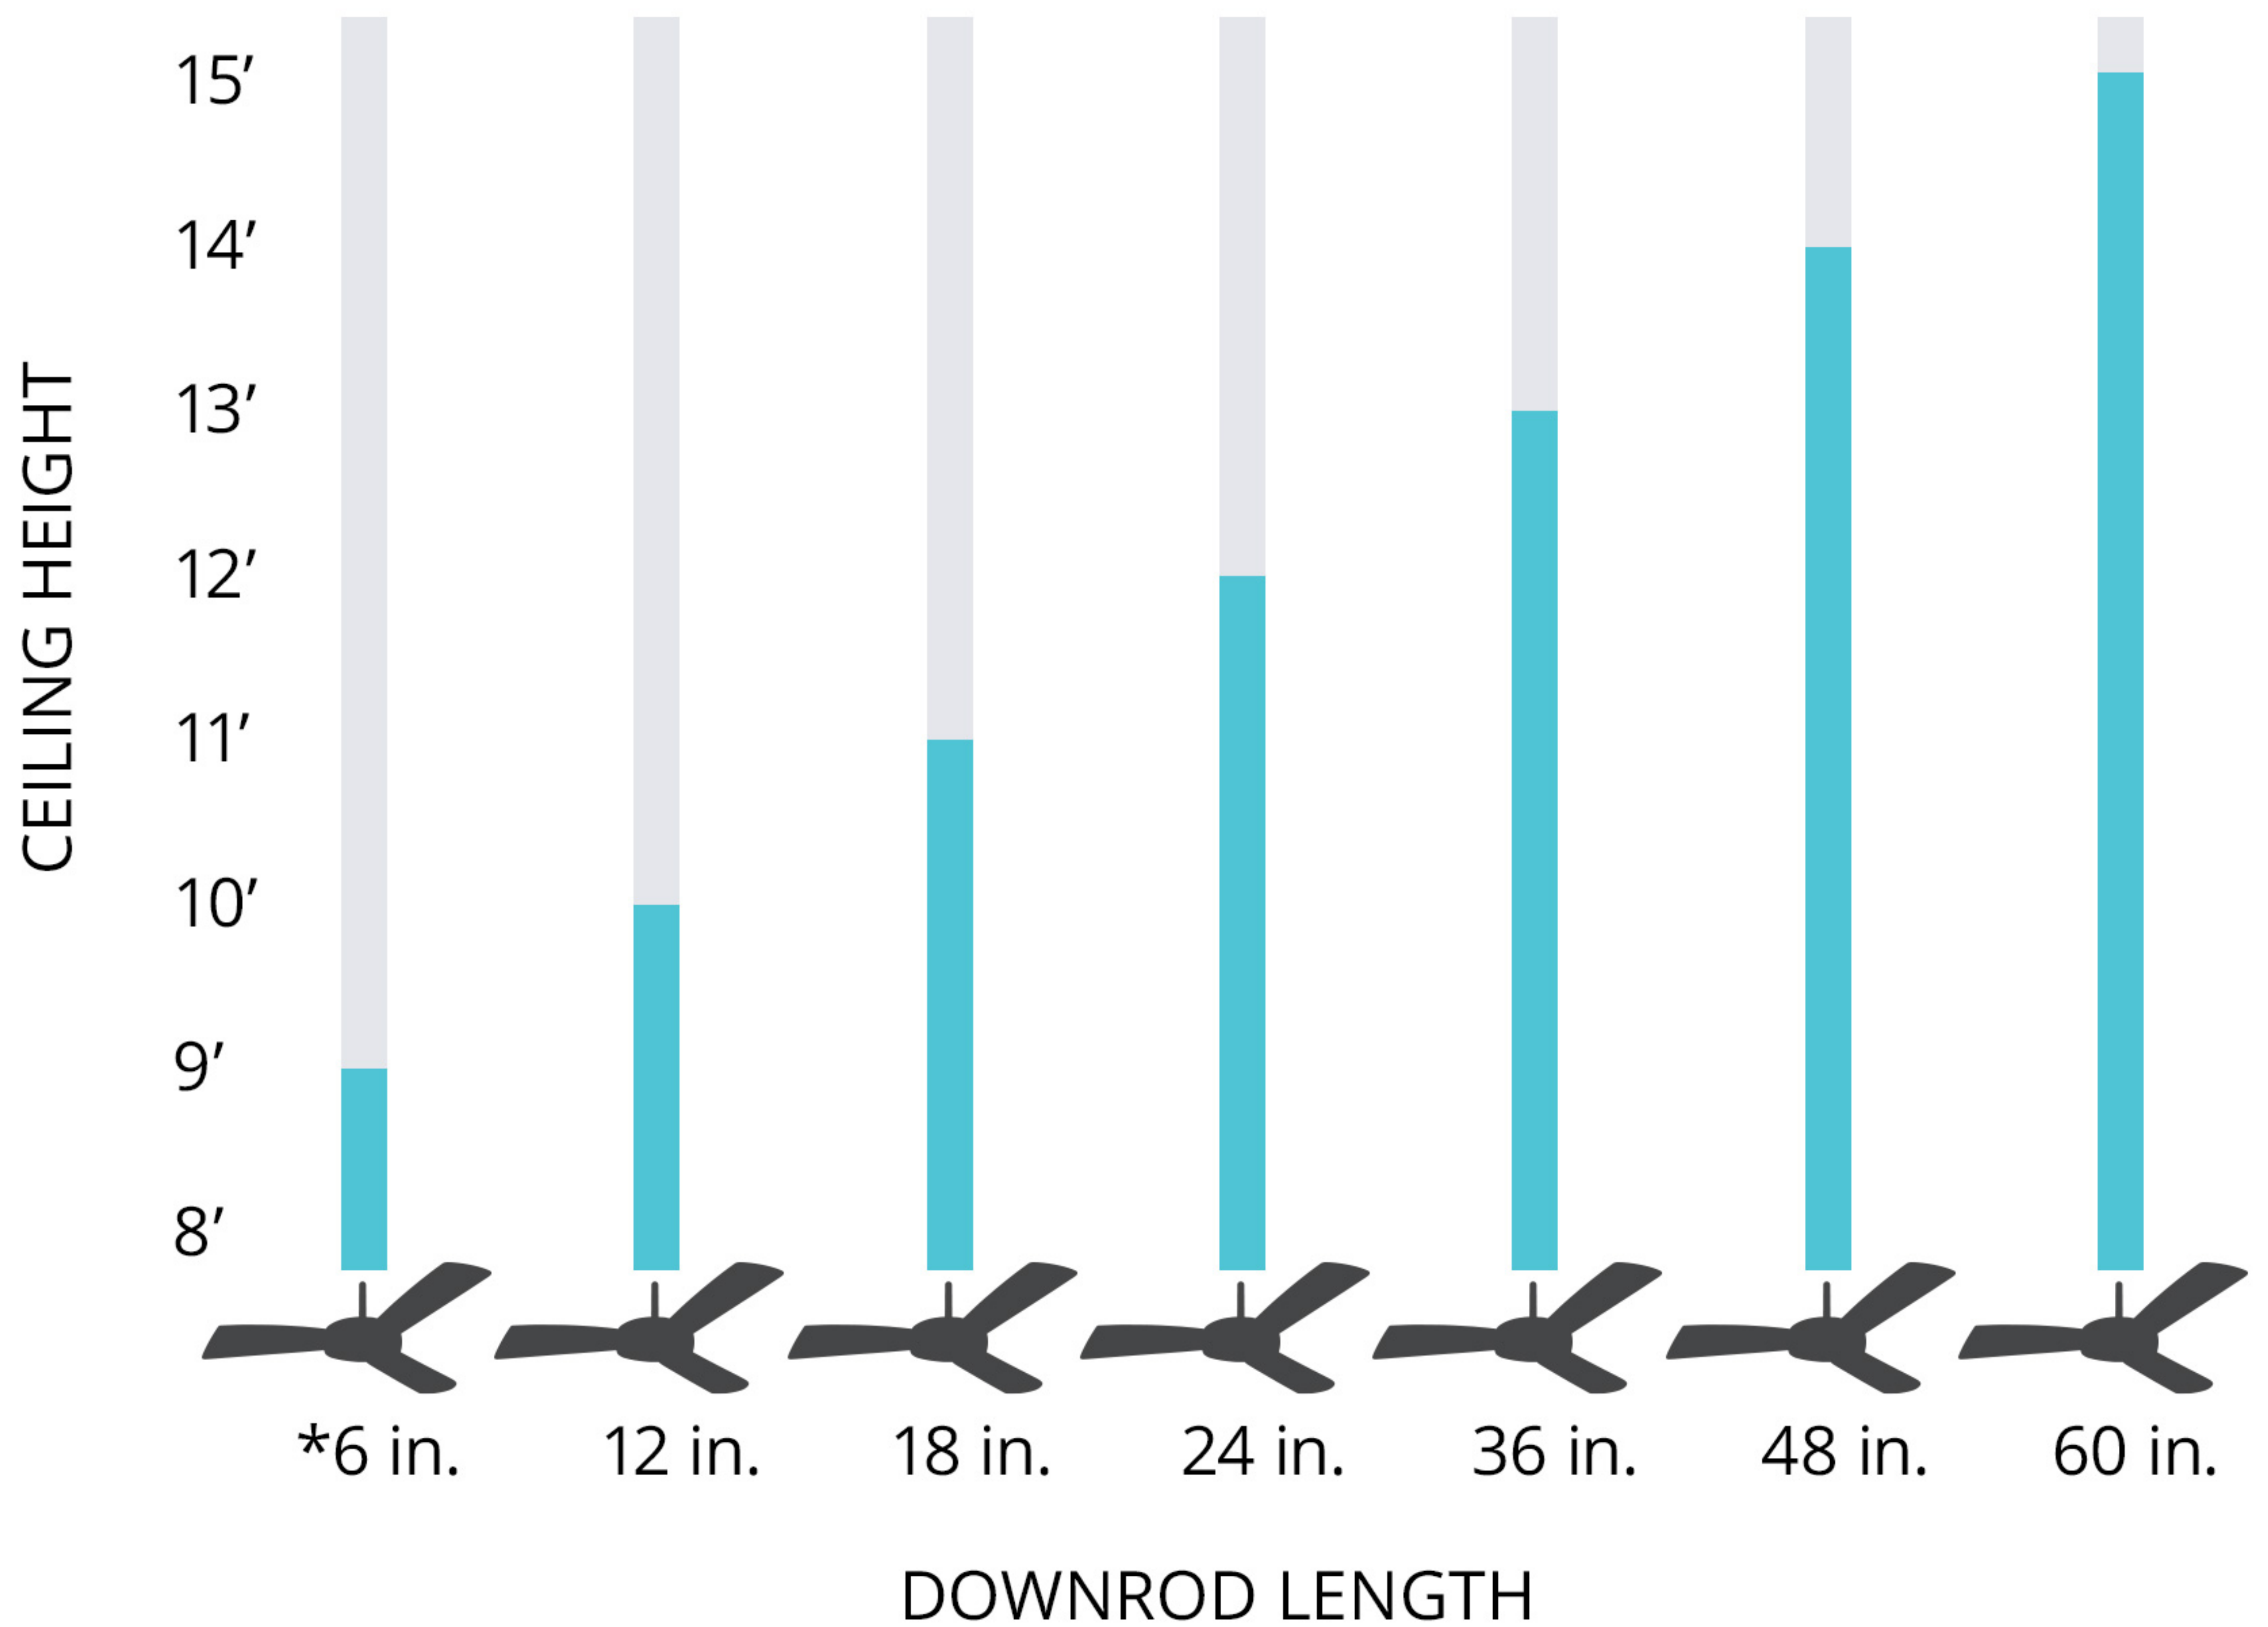

# HOW TO CHOOSE DOWNROD HEIGHT

\*6 IN. INCLUDED WITH FAN

## DOWNROD SIZES - SOLD SEPARATELY

<b>XF-12</b>	12 in.	<b>XF-48</b>	48 in.
<b>XF-18</b>	18 in.	<b>XF-60</b>	60 in.
<b>XF-24</b>	24 in.	<b>XF-72</b>	72 in.
<b>XF-36</b>	36 in.		