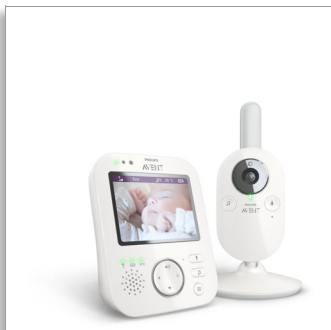

Philips Avent
Digital Video Baby Monitor

Private & secure (A-FHSS)

3.5 inch color screen, 2x zoom
Lullabies, night light & temp.
Talkback & vibration mode

SCD630

Always close to your baby

Private and secure with A-FHSS technology

The Philips Avent SCD630 enables you to maintain a secure and private connection with your baby at all times. Hear your baby with perfect sound quality and also see your baby in crystal clear vision (3.5" LCD), whether it is day or night.

Private and secure connection

- Private, secure connection with adaptive FHSS technology
- High resolution 3.5" screen with crystal clear night vision
- Hear your baby with clear sound
- Energy saving eco mode with connection indication

Reliability and reassurance

- 3 sound level lights and a link indication light
- Monitor the temperature in your baby's room

asimpleswitch.com

PHILIPS
AVENT

Digital Video Baby Monitor

Private & secure (A-FHSS) 3.5 inch color screen, 2x zoom, Lullabies, night light & temp., Talkback & vibration mode