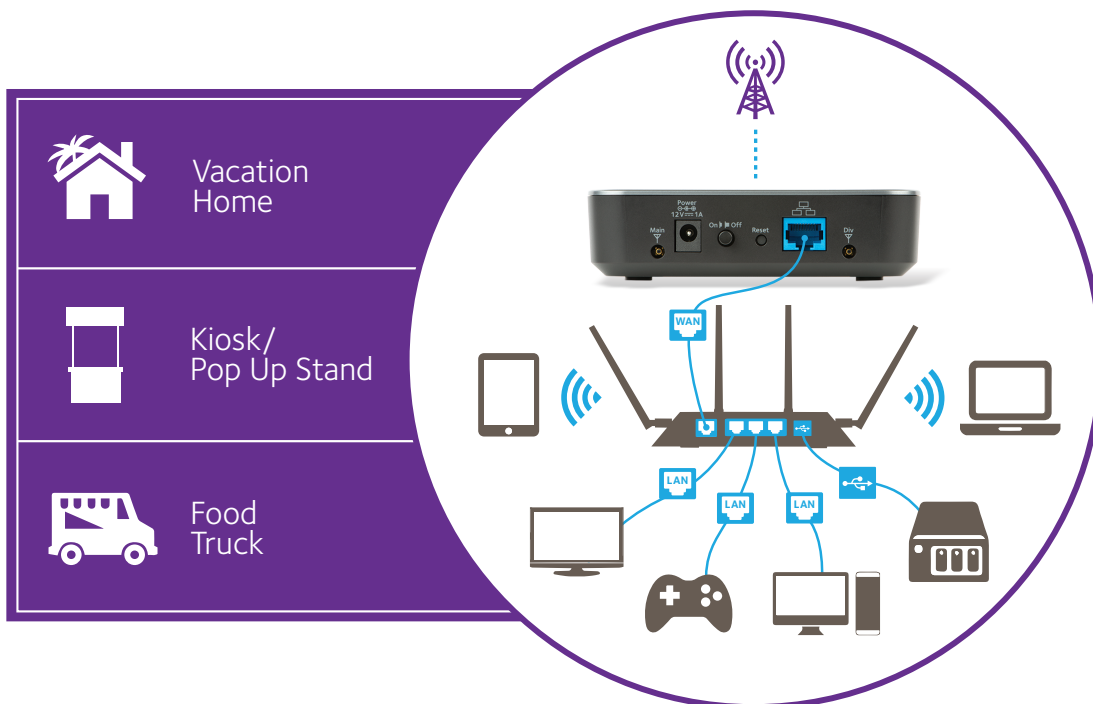

Use Cases

We all depend on a fast, always-on broadband connection, and planning ahead to ensure everyone stays connected is essential.

Using the NETGEAR 4G LTE Modem for broadband connectivity enables Internet access at fast speeds with the convenience of portability and flexibility. Unlike other connectivity sources, the NETGEAR 4G LTE Modem can be easily installed in a matter of minutes, and it's ideal for a wide range of environments including rural areas, outdoors, and locations where wireline option is not readily available.

The NETGEAR 4G LTE Modem is also a reliable backup source for broadband connectivity, allowing you to continue running without any disruption when your wire line broadband is unexpectedly not available.

Some typical applications include:

- LTE connectivity for business' needs
- Interim solution to fixed line service
- Last-mile connection
- Kiosk - wire-free connection
- Vacation cabins / rural homes
- Temporary offices such as construction sites
- Mobile stores such as food trucks