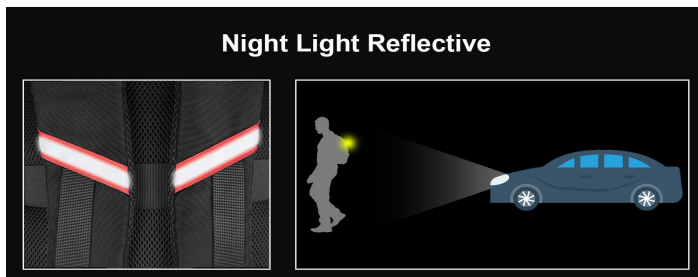

SAFETY FUNCTION

ANTI THEFT PASSWORD LOCK

- Anti-theft Combination Lock
- Double Zip Pocket

Night Light Reflective

- Night backpack with reflective straps

Anti-theft combination lock of Instructions:

(Follow steps 1 to 4 to set up, then remember the new password)