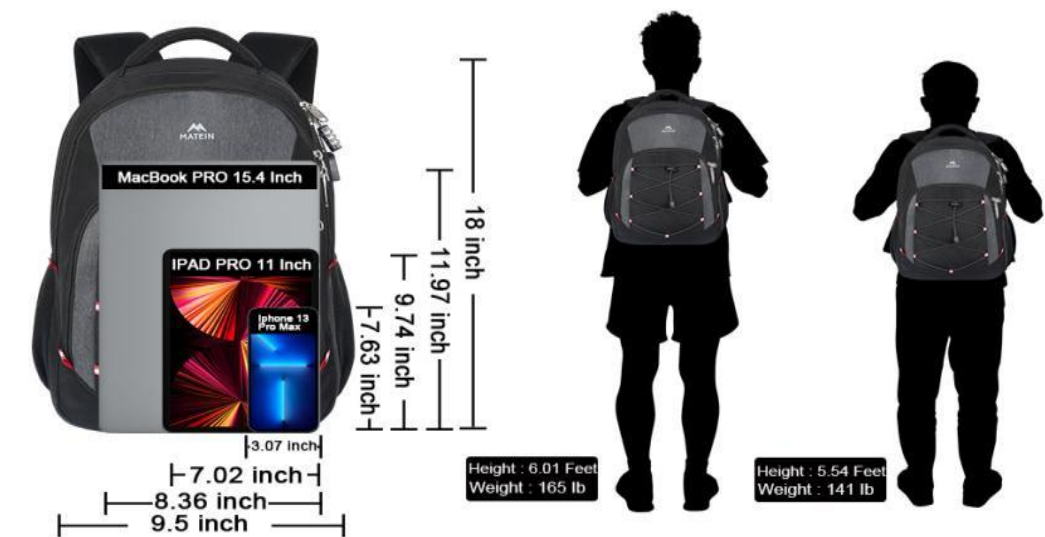

User Instruction for Laptop Backpack

Dimension of the Laptop Backpack: 18 * 13 * 6 inch.

▲Note: 1-2cm error of measuring is a reasonable range due to different measurement methods.

Multifunctional Computer Backpack:

SAFETY FUNCTION

ANTI THEFT PASSWORD LOCK

- Anti-theft Combination Lock
- Double Zip Pocket

Night Light Reflective

- Night backpack with reflective straps

Anti-theft combination lock of Instructions:

(Follow steps 1 to 4 to set up, then remember the new password)

- ① Pull up the shackle to open the lock
- ② Rotate the shackle 90° counterclockwise and press all the way down, hold down
- ③ Set your own combination by using dials
- ④ Turn the shackle back as normal, then the setting is completed, to reset a new combination.