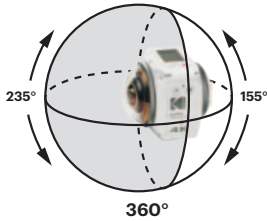

Shooting Modes

360° Spherical/VR Mode

Lens A & Lens B