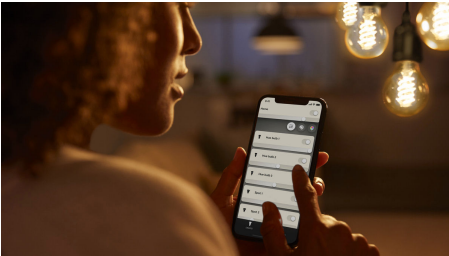

Limitless possibilities

- Vintage design meets modern capabilities

Easy smart lighting

- Control up to 10 lights with the Bluetooth app
- Control lights with your voice*
- Set the right mood with soft white light
- Unlock full suite of smart light features with Hue Bridge

Control up to 10 lights with the Bluetooth app

With the Hue Bluetooth app, you can control your Hue smart lights in a single room of your home. Add up to 10 smart lights and control them all with just the touch of a button on your mobile device.