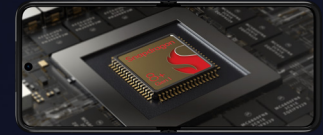

FLIP THE SCRIPT

AR EXPERIENCE
Scan the QR code to
experience the new
motorola razr+ with AR

ICONIC FLIP DESIGN,
REIMAGINED

POWERFUL SNAPDRAGON® 8+
PERFORMANCE

CAPTURE LIKE NEVER
BEFORE WITH FLEX VIEW

ALL-DAY BATTERY LIFE +
WIRELESS CHARGING¹

ULTRA-FLEXIBLE CAMERAS

MULTIDIMENSIONAL
DOLBY ATMOS® AUDIO

DISPLAY

Size

Main display: 6.9" FHD+ pOLED display

External display: 3.6" pOLED display

Resolution

Main display: FHD+ (2640 x 1080), 413ppi