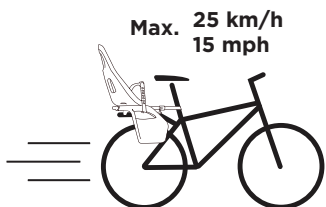

9-72 M ✓
9-22 kg
20-48,5 lbs

Carbon Fiber Frame

For mounting the Thule Yepp Maxi Adapter EasyFit and Thule Yepp Maxi EasyFit Carrier XL