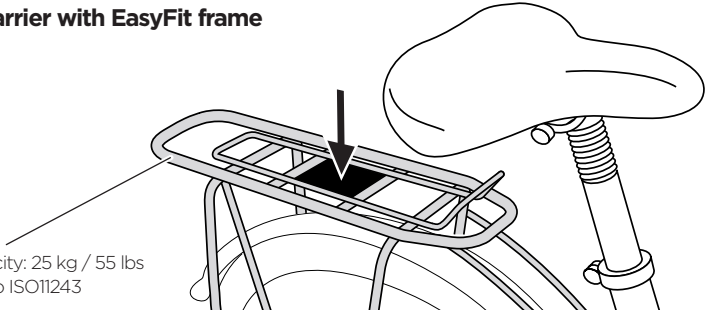

EN 14344

9-72 M ✓
9-22 kg
20-48,5 lbs

Carbon Fiber Frame

For mounting the Thule Yepp Maxi Adapter EasyFit and Thule Yepp Maxi EasyFit Carrier XL

1

Luggage carrier with EasyFit frame

Min. load capacity: 25 kg / 55 lbs
Must comply to ISO11243

Thule Yepp Maxi EasyFit Adapter: 12020409

Min. load capacity: 25 kg / 55 lbs
Must comply to ISO11243

Thule Yepp Maxi EasyFit Carrier XL: 12020405

Min. load capacity: 25 kg / 55 lbs
Must comply to ISO11243