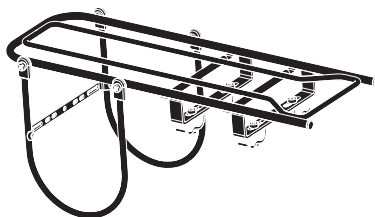

Thule Yepp Maxi EasyFit Carrier XL 12020405