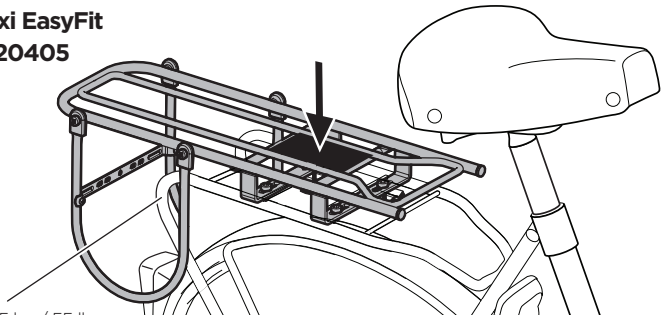

EN 14344

9-72 M ✓
9-22 kg
20-48,5 lbs

Carbon Fiber Frame

For mounting the Thule Yepp Maxi Adapter EasyFit and Thule Yepp Maxi EasyFit Carrier XL

1

Luggage carrier with EasyFit frame

Min. load capacity: 25 kg / 55 lbs
Must comply to ISO11243

Thule Yepp Maxi EasyFit Adapter: 12020409

Min. load capacity: 25 kg / 55 lbs
Must comply to ISO11243

Thule Yepp Maxi EasyFit Carrier XL: 12020405

Min. load capacity: 25 kg / 55 lbs
Must comply to ISO11243