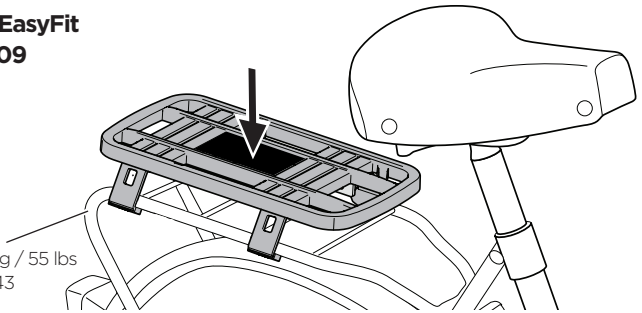

EN 14344

9-72 M ✓
9-22 kg
20-48,5 lbs

Carbon Fiber Frame

For mounting the Thule Yepp Maxi Adapter EasyFit and Thule Yepp Maxi EasyFit Carrier XL

1

Luggage carrier with EasyFit frame

Min. load capacity: 25 kg / 55 lbs
Must comply to ISO11243

Thule Yepp Maxi EasyFit Adapter: 12020409

Min. load capacity: 25 kg / 55 lbs
Must comply to ISO11243

Thule Yepp Maxi EasyFit Carrier XL: 12020405

Min. load capacity: 25 kg / 55 lbs
Must comply to ISO11243