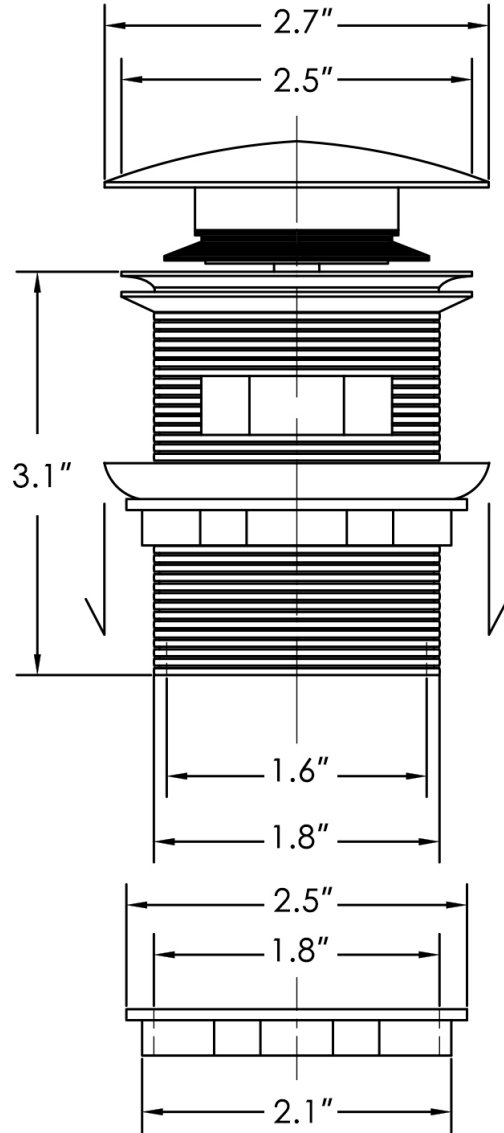

FerdY Drain Specification Sheet

- Pop Up Drain

❑ PVC Drain Assembly (Option 1)

❑ Brass Drain Assembly (Option 2)