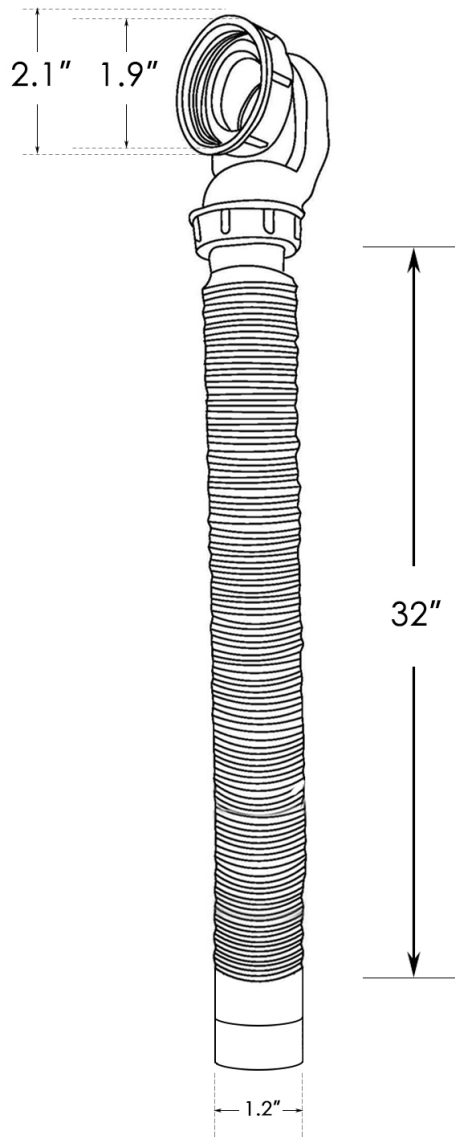

FerdY Drain Specification Sheet

- Pop Up Drain

❑ PVC Drain Assembly (Option 1)

❑ Brass Drain Assembly (Option 2)