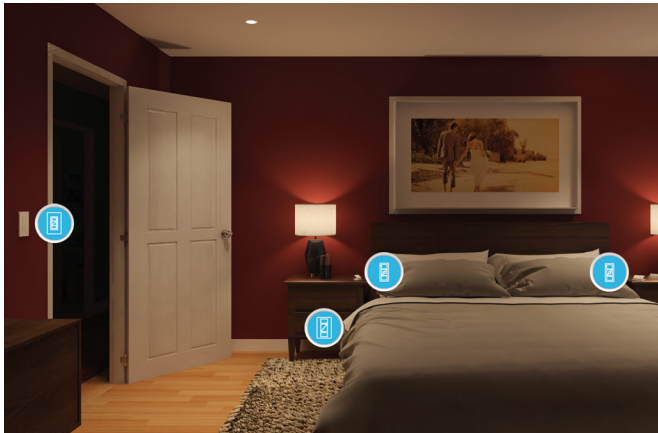

Expand your Caséta smart home

Smart lighting control adds comfort and convenience to your everyday routine. And what's not to like about that? Extend your system to other areas of your home and explore the possibilities.

Turn lights on or off from the comfort of your bed.

Control of your lighting isn't limited to a spot on the wall. Enjoy the convenience of adjusting lights with one touch — right from your bedside.

Place Pico remotes on your nightstands to keep control of overhead and lamp lighting within arm's reach.

What you need:

- Plug-in lamp dimmers
- In-wall dimmers for overhead lights
- Pico remotes
- Pico pedestals

Set the perfect scene in the kitchen.

Make the heart of your home more practical. Control multiple lights with a remote so you always have the best light for cooking, dining, or entertaining. Or simply say, "Alexa, turn the kitchen sink light on" and let your Amazon Echo get the lights for you.

You can also use a Pico remote to control a Sonos Home Sound System. Enjoy your favorite playlist in just the right light.

What you need:

- In-wall dimmers for overhead lights
- Pico remote for lights
- Pico remote for audio
- Pico pedestals