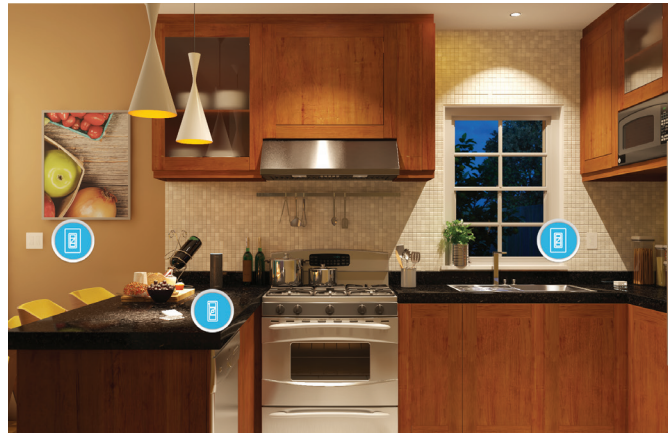

Expand your Caséta smart home

Smart lighting control adds comfort and convenience to your everyday routine. And what's not to like about that? Extend your system to other areas of your home and explore the possibilities.

Turn lights on or off from the comfort of your bed.

Control of your lighting isn't limited to a spot on the wall. Enjoy the convenience of adjusting lights with one touch — right from your bedside.

Place Pico remotes on your nightstands to keep control of overhead and lamp lighting within arm's reach.

What you need:

- Plug-in lamp dimmers
- In-wall dimmers for overhead lights
- Pico remotes
- Pico pedestals

Set the perfect scene in the kitchen.

Make the heart of your home more practical. Control multiple lights with a remote so you always have the best light for cooking, dining, or entertaining. Or simply say, "Alexa, turn the kitchen sink light on" and let your Amazon Echo get the lights for you.