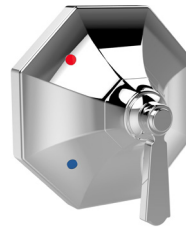

KRIS JANECKI
National Hospitality Sales Manager
kjanecki@speakman.com

OPERA[®] COLLECTION

Designed by Roger Thomas

SPEAKMAN[®]

OPERA COLLECTION

Featuring timeless, yet incredibly dramatic designs – the Opera Collection was specifically crafted to make a statement in any traditional bathroom. With crisp, clean lines, all anchored by a unique, octagonal design, Opera echoes classic, architectural elements.

SB-1621-E-PC (1.2 GPM)

S-3019 (2.5 GPM)

S-2255 (2.5 GPM)
S-2255-E2 (2.0 GPM)

SM-16000-PC

SA-1613-PC

FINISHES

Polished Chrome

FEATURES

Solid Brass Construction

Mounting Hardware Included

1-Year Limited Warranty

SA-1612-PC

SA-1607-PC

SA-1606-PC

SKU	DESCRIPTION	STOCK FINISH
SB-1621-E-PC	Widespread Faucet	PC
S-3019	2.5 GPM Shower Head	PC
S-2255	2.5 GPM Shower Head	PC
S-2255-E2	2.0 GPM Shower Head	PC
SM-16000-PC	Valve & Trim	PC
SA-1613-PC	Hand Towel Bar 8"	PC
SA-1612-PC	Paper Holder	PC
SA-1607-PC	Robe Hook	PC
SA-1606-PC	Towel Bar 29.5"	PC