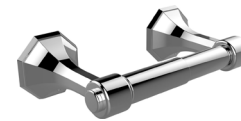

KRIS JANECKI
National Hospitality Sales Manager
kjanecki@speakman.com

OPERA[®] COLLECTION

Designed by Roger Thomas

SPEAKMAN[®]

OPERA COLLECTION

Featuring timeless, yet incredibly dramatic designs – the Opera Collection was specifically crafted to make a statement in any traditional bathroom. With crisp, clean lines, all anchored by a unique, octagonal design, Opera echoes classic, architectural elements.

SB-1621-E-PC (1.2 GPM)

S-3019 (2.5 GPM)

S-2255 (2.5 GPM)
S-2255-E2 (2.0 GPM)

SM-16000-PC

SA-1613-PC

FINISHES

Polished Chrome

FEATURES

Solid Brass Construction

Mounting Hardware Included

1-Year Limited Warranty

SA-1612-PC

SA-1607-PC

SA-1606-PC

SKU	DESCRIPTION	STOCK FINISH
SB-1621-E-PC	Widespread Faucet	PC
S-3019	2.5 GPM Shower Head	PC
S-2255	2.5 GPM Shower Head	PC
S-2255-E2	2.0 GPM Shower Head	PC
SM-16000-PC	Valve & Trim	PC
SA-1613-PC	Hand Towel Bar 8"	PC
SA-1612-PC	Paper Holder	PC
SA-1607-PC	Robe Hook	PC
SA-1606-PC	Towel Bar 29.5"	PC