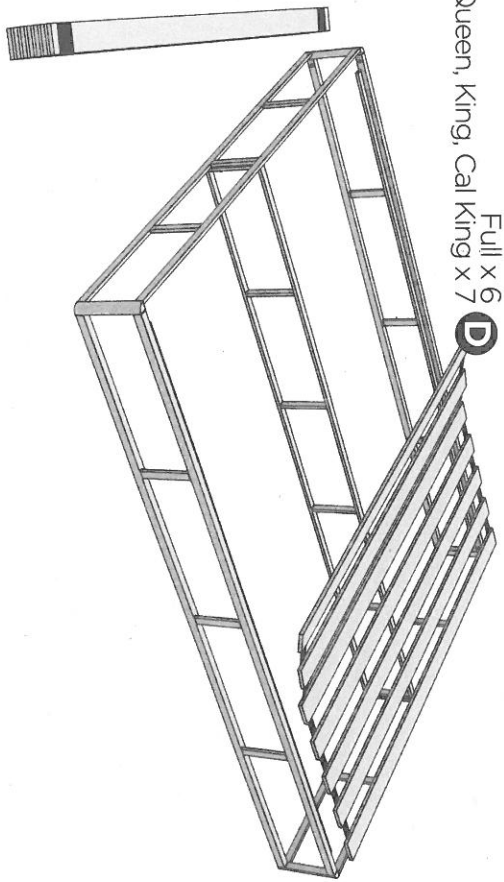

User Manual of Product 1:

SentrySafe Fireproof Safe Box with Key Lock, Safe for Files and Documents, 0.61 Cubic Feet, 13.6 x 15.3 x 12.1 inches, 1170

Easy as 123

Assembly Instruction

Just Follow the Numbers
1 2 3 ... 6

**Metal Box Spring
with Wood Slats**
Full . Queen . King . Cal King

7

Full x 6
Queen, King, Cal King x 7 **D**

8

9