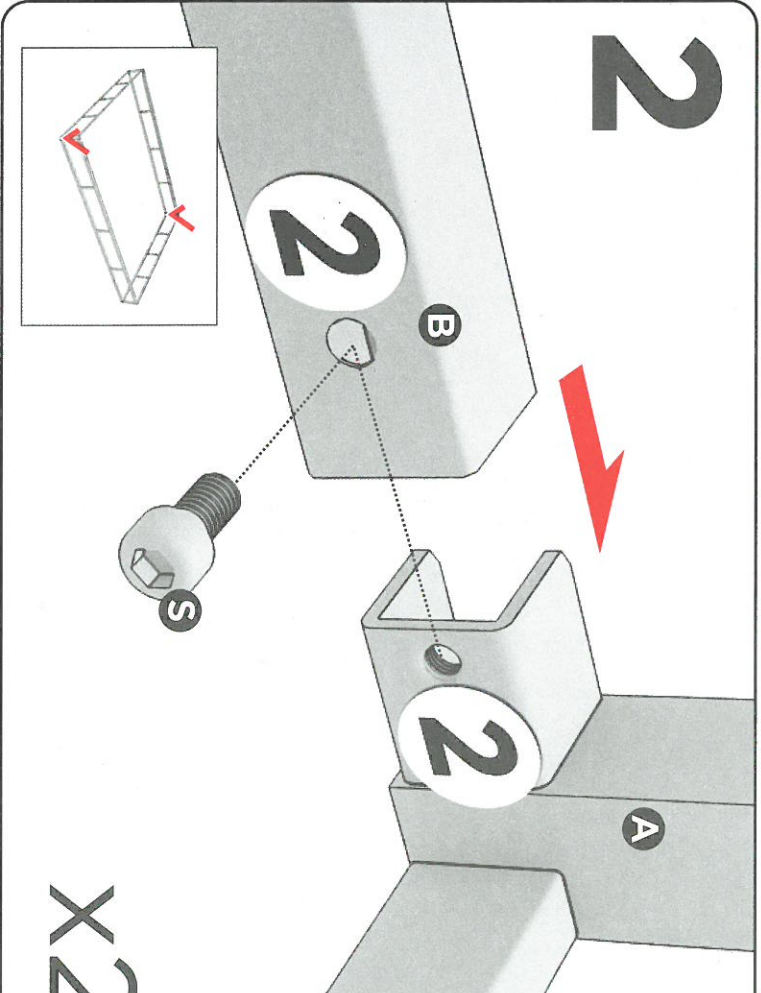

User Manual of Product 1:

SentrySafe Fireproof Safe Box with Key Lock, Safe for Files and Documents, 0.61 Cubic Feet, 13.6 x 15.3 x 12.1 inches, 1170

Easy as 123

Assembly Instruction

Just Follow the Numbers
1 2 3 ... 6

**Metal Box Spring
with Wood Slats**
Full . Queen . King . Cal King

7

Full x 6
Queen, King, Cal King x 7 **D**

8

9