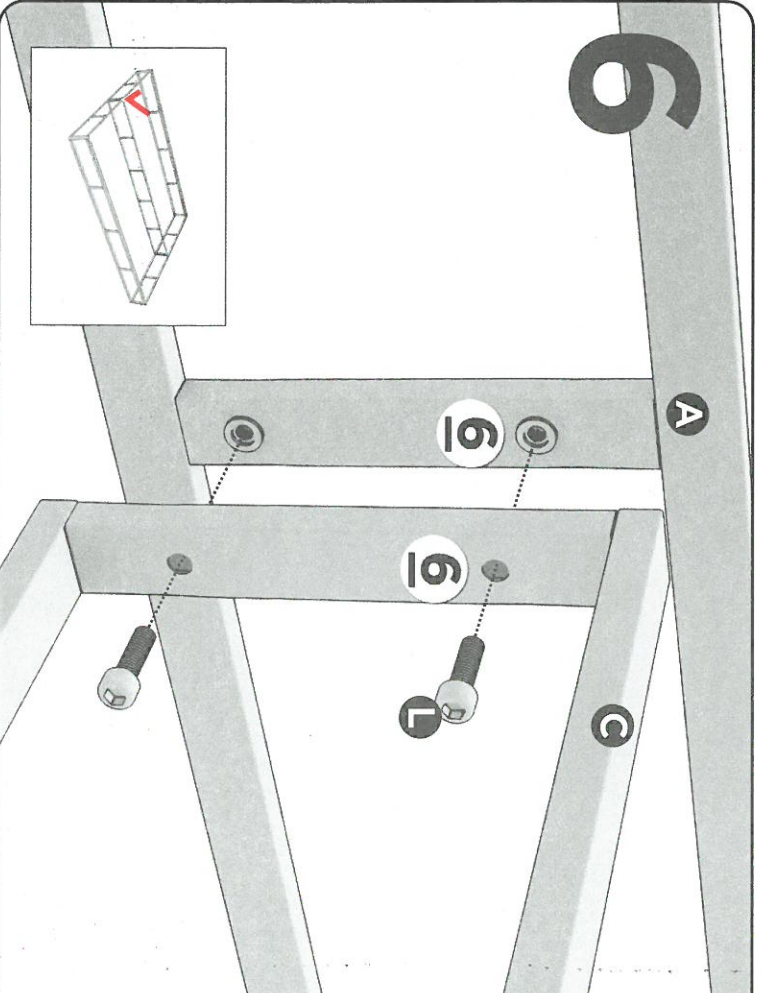

User Manual of Product 1:

SentrySafe Fireproof Safe Box with Key Lock, Safe for Files and Documents, 0.61 Cubic Feet, 13.6 x 15.3 x 12.1 inches, 1170

Easy as 123

Assembly Instruction

Just Follow the Numbers
1 2 3 ... 6

**Metal Box Spring
with Wood Slats**
Full . Queen . King . Cal King

7

Full x 6
Queen, King, Cal King x 7 **D**

8

9