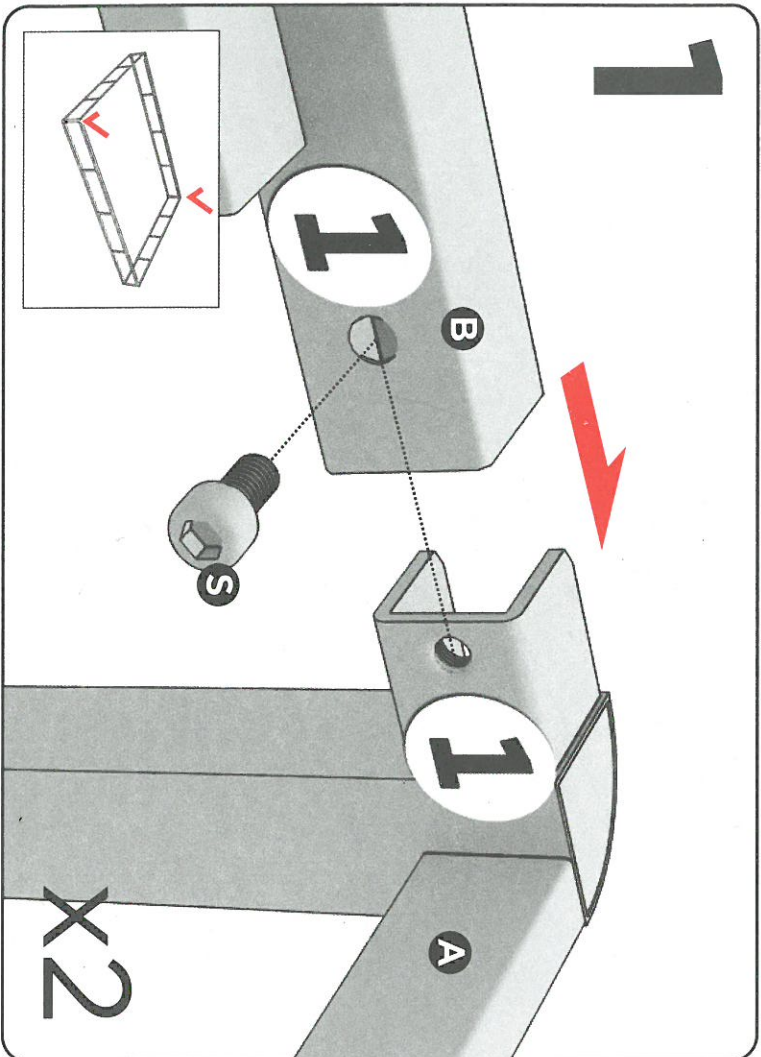

User Manual of Product 1:

SentrySafe Fireproof Safe Box with Key Lock, Safe for Files and Documents, 0.61 Cubic Feet, 13.6 x 15.3 x 12.1 inches, 1170

Easy as 123

Assembly Instruction

Just Follow the Numbers
1 2 3 ... 6

**Metal Box Spring
with Wood Slats**
Full . Queen . King . Cal King

7

Full x 6
Queen, King, Cal King x 7 **D**

8

9