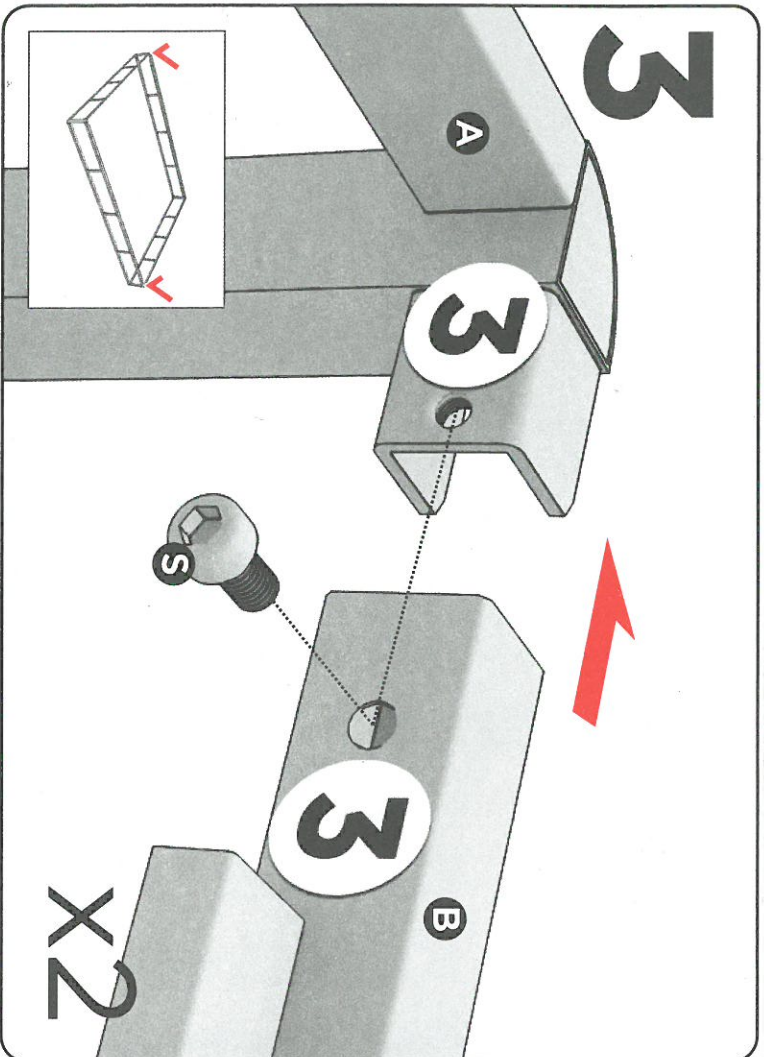

User Manual of Product 1:

SentrySafe Fireproof Safe Box with Key Lock, Safe for Files and Documents, 0.61 Cubic Feet, 13.6 x 15.3 x 12.1 inches, 1170

Easy as 123

Assembly Instruction

Just Follow the Numbers
1 2 3 ... 6

**Metal Box Spring
with Wood Slats**
Full . Queen . King . Cal King

7

Full x 6
Queen, King, Cal King x 7 **D**

8

9