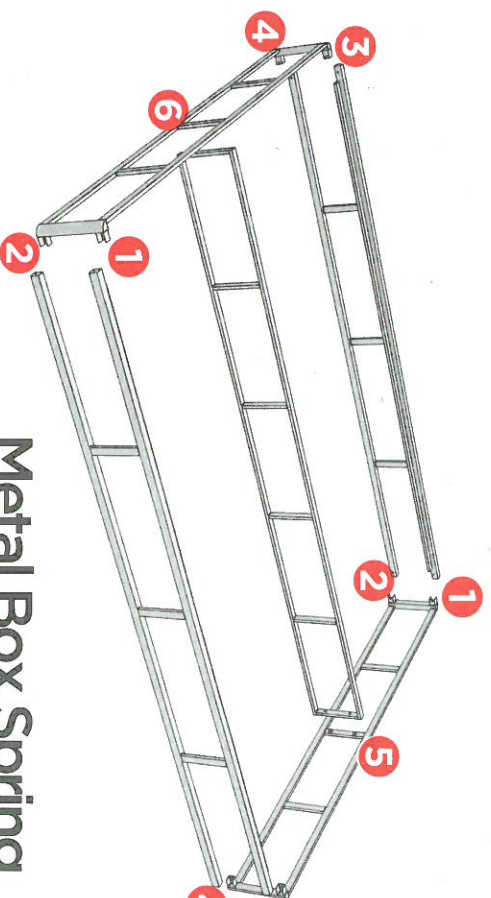

User Manual of Product 1:

SentrySafe Fireproof Safe Box with Key Lock, Safe for Files and Documents, 0.61 Cubic Feet, 13.6 x 15.3 x 12.1 inches, 1170

Easy as 123

Assembly Instruction

Just Follow the Numbers
1 2 3 ... 6

**Metal Box Spring
with Wood Slats**
Full . Queen . King . Cal King

7

Full x 6
Queen, King, Cal King x 7 **D**

8

9