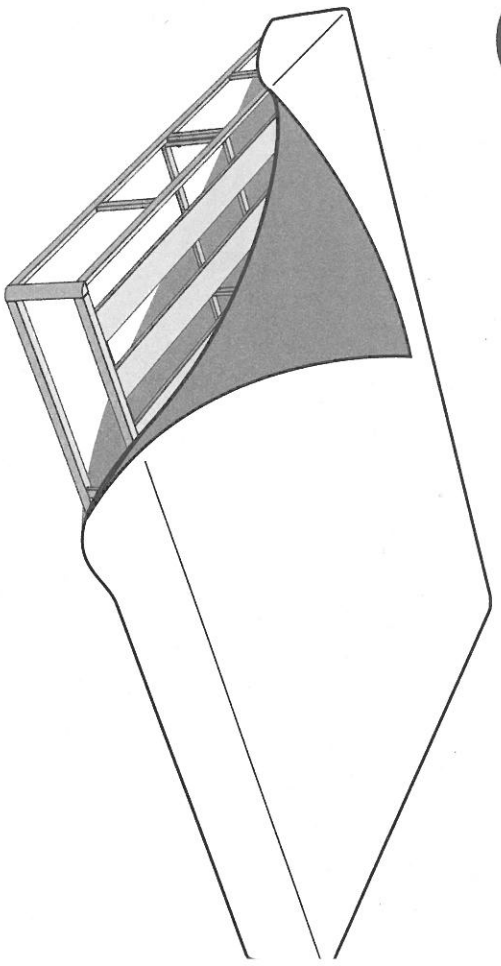

User Manual of Product 1:

SentrySafe Fireproof Safe Box with Key Lock, Safe for Files and Documents, 0.61 Cubic Feet, 13.6 x 15.3 x 12.1 inches, 1170

Easy as 123

Assembly Instruction

Just Follow the Numbers
1 2 3 ... 6

**Metal Box Spring
with Wood Slats**
Full . Queen . King . Cal King

7

Full x 6
Queen, King, Cal King x 7 **D**

8

9