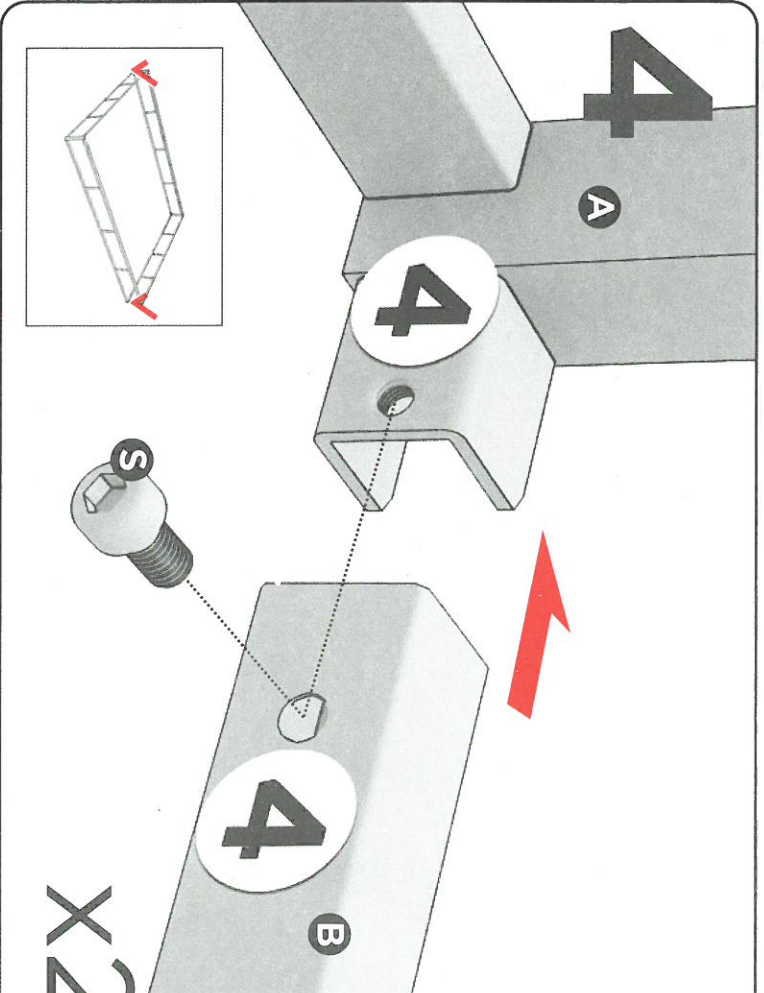

User Manual of Product 1:

SentrySafe Fireproof Safe Box with Key Lock, Safe for Files and Documents, 0.61 Cubic Feet, 13.6 x 15.3 x 12.1 inches, 1170

Easy as 123

Assembly Instruction

Just Follow the Numbers
1 2 3 ... 6

**Metal Box Spring
with Wood Slats**
Full . Queen . King . Cal King

7

Full x 6
Queen, King, Cal King x 7 **D**

8

9