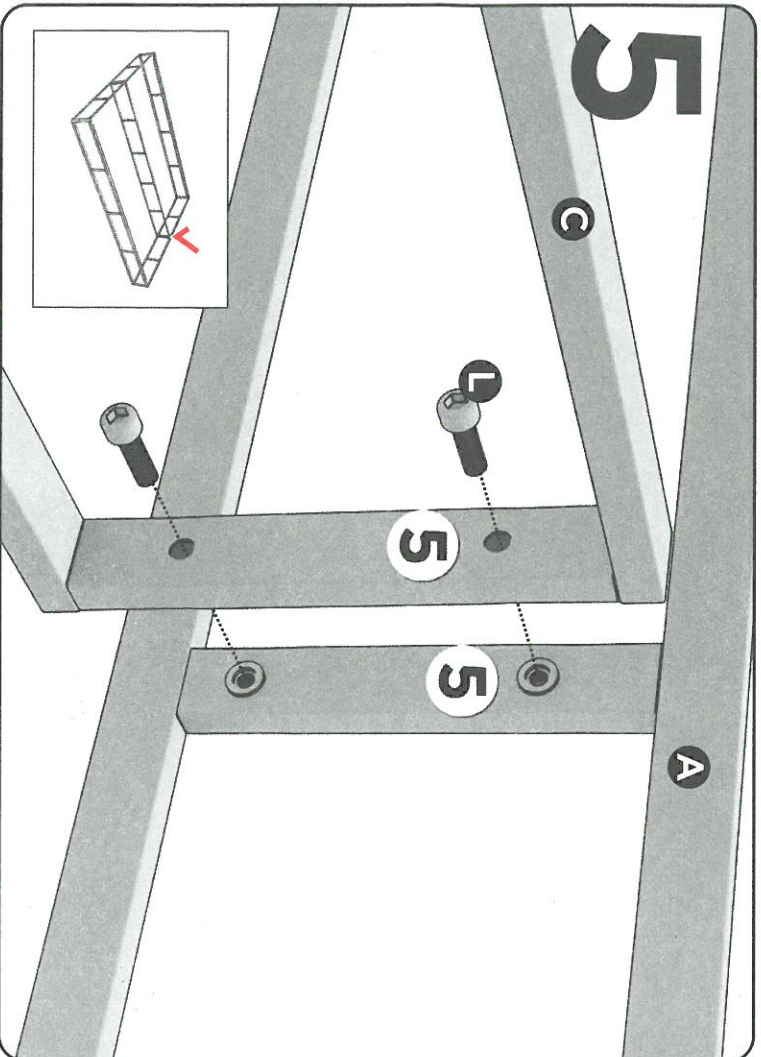

User Manual of Product 1:

SentrySafe Fireproof Safe Box with Key Lock, Safe for Files and Documents, 0.61 Cubic Feet, 13.6 x 15.3 x 12.1 inches, 1170

Easy as 123

Assembly Instruction

Just Follow the Numbers
1 2 3 ... 6

**Metal Box Spring
with Wood Slats**
Full . Queen . King . Cal King

7

Full x 6
Queen, King, Cal King x 7 **D**

8

9