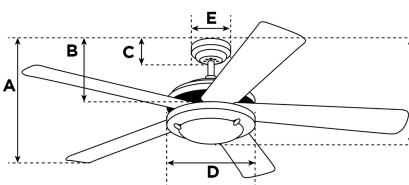

Size.....	76 cm
Blades.....	Reversible MDF Blades (Colors of young Generation or Colors of Youth/White or Maple (both sides possible))
Blade Pitch.....	18°
Approved Location.....	Indoor
Suggested Room Size.....	For rooms up to 10 m ²
Down Rod.....	10 cm
Installation.....	Dual Mount System
Max. Ceiling Angle.....	18°
Lead Wire.....	15 cm
Light Bulb Usage.....	Use (1) E14 Base Lamp, 60 Watt Maximum (not included)
Control	Remote/Wall Control Adaptable
Motor Finish.....	White
Motor Material	Cold Rolled Steel Motor 145mm x 12mm
Reverse Airflow.....	Yes
Noise Level.....	49 db(A)
Capacitor	Dual
Weight net/gross.....	6,3 / 6,8 kg
Box Dimensions.....	26,5 x 20,5 x 36,5 cm
EAN Code.....	4895105601766

Reversible White or Maple (both sides possible)
Finish Blades

Energy Information

Voltage (Hz).....	230V / 50Hz
Airflow Efficiency.....	3 m ³ /Min/W
Electricity Use (excludes lights)	50 Watt
Airflow.....	104 m ³ /Min
Max rpm	250
Electricity consumption/year..	11.97 kWh

Warranty

Ceiling fans backed by our extended Warranty have a 10 year motor warranty and a 2-year warranty on all other parts.

A. Top of Canopy to Bottom of Blades	26 cm
B. Top of Canopy to Bottom of Switch House	28 cm
C. Top of Canopy to Bottom of Canopy	6,2 cm
D. Width of Motor Housing.....	17 cm
E. Width of Canopy.....	13 cm
F. Top of Canopy to Bottom of Glass	38 cm