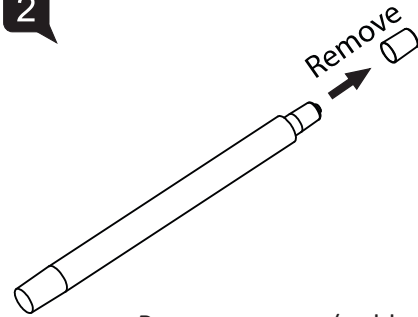

# Learniture

1-800-260-2776

LNT-RIA3052-SO

1

Larger opening: press down firmly. Pick up unit by gray sleeve to ensure it's fully connected to underside of seat.

2

Remove orange (or black) cap or damage will occur

3

4

Press down firmly. Sit on stool while adjusting to lowest setting to ensure seat and base are fully connected.

Height adjustment