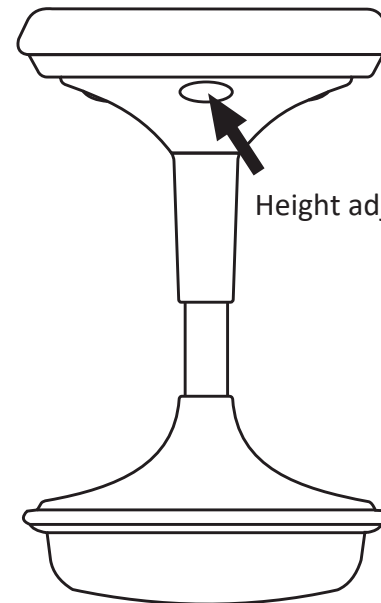

# Learniture

1-800-260-2776

LNT-RIA3052-SO

1

Larger opening: press down firmly. Pick up unit by gray sleeve to ensure it's fully connected to underside of seat.

2

Remove orange (or black) cap or damage will occur

3

4

Press down firmly. Sit on stool while adjusting to lowest setting to ensure seat and base are fully connected.

Height adjustment