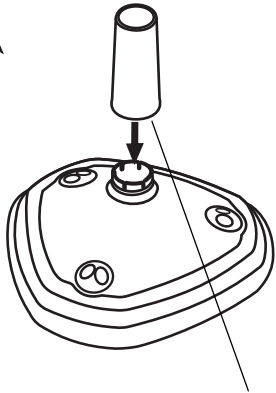

# Learniture

1-800-260-2776

LNT-RIA3052-SO

1

Larger opening: press down firmly. Pick up unit by gray sleeve to ensure it's fully connected to underside of seat.

2

Remove orange (or black) cap or damage will occur

3

4

Press down firmly. Sit on stool while adjusting to lowest setting to ensure seat and base are fully connected.

Height adjustment