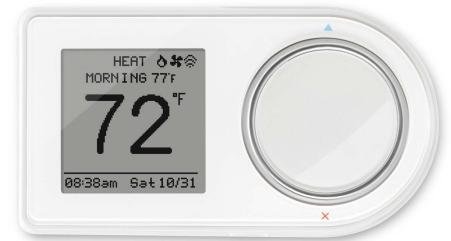

## GEO-WH

Well beyond traditional with soft curves in a pearl white, gloss finish with matte pearl and chrome accents.

With its attractive design and soft curves, LUX/ GEO has both brains and beauty. The large display, control wheel interface and free Android/ iOS App offers intuitive functionality both online and at the device. The LUX/GEO gives the user full control with easy to understand programming and built-in geofencing to automatically save energy when the user is out of the house.

**UPC:** 0 21079 15001 4

**Dimensions width:** 5.7" (145mm)

**Dimensions height:** 3.12" (79mm)

**Dimensions depth:** 1.32" (33mm)

**7-day programmable – through the web, App or at the device**

\* Not available on battery power only

### FEATURES

- Easy installation and WiFi connection
- Easy to program from unit or with APP
- Large, backlit display
- Wheel control interface or smartphone App
- 7-day programming
- User option: 2 or 4 periods per day
- 3 year warranty
- Selectable fahrenheit/celsius setting
- Adjustable temperature swing
- Low battery detection
- Air filter monitor
- Adjustable temp swing (differential)
- Adjustable 2nd stage heat offset
- Wall plate included
- Operates on 24VAC, 2-AA lithium batteries (included) or micro-USB (cable not included)
- High and Low temperature alerts
- Geofencing for automatic savings
- Dual mount: vertical or horizontal
- Finish: white with white chrome trim
- Mercury free
- Find rebates and other info: LUX-GEO.com