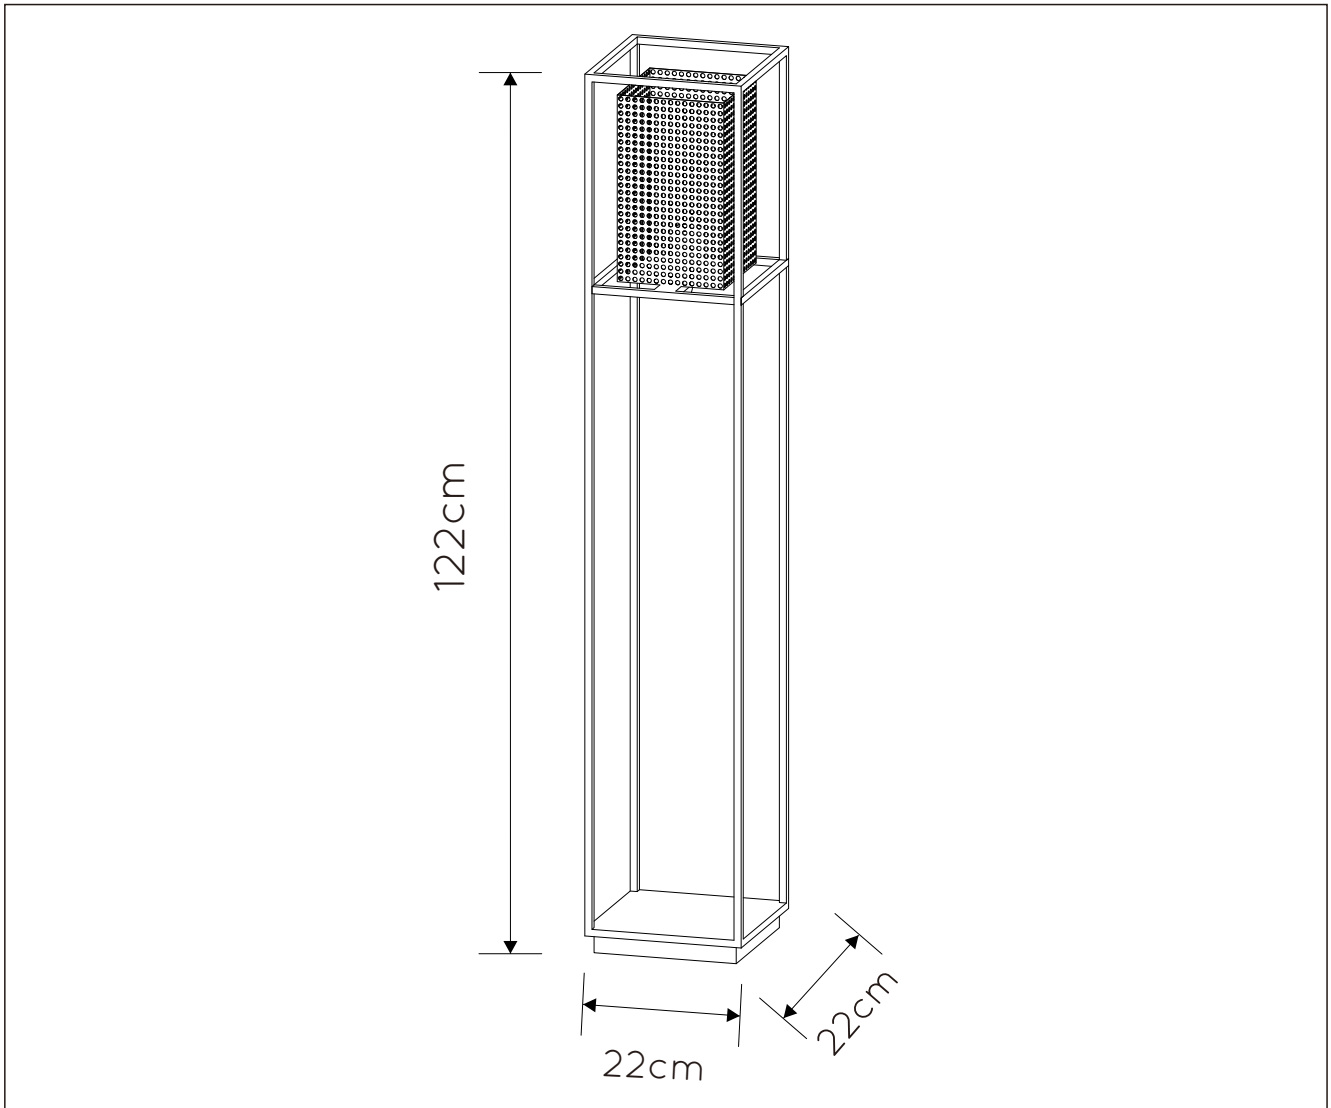

LUCIDE

Item number: 21722/01/30

Technical details

Materials used:	Metal
Color:	Sandy black & Gold
Dimmable and how is fixture dimmable	
Size: Height:	122 cm
Length:	22 cm
Width:	22 cm
Net weight:	4.4 kg
Power requirements:	220-240V/~50Hz
Bulb type and maximum wattage:	E27 Max.40w
Number of bulbs:	1×E27
IP degree	IP20