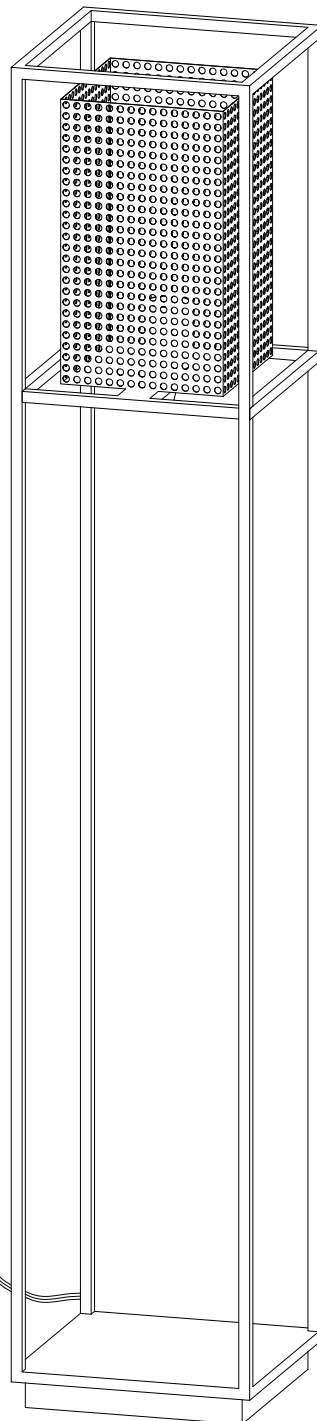

21722/01/30

1