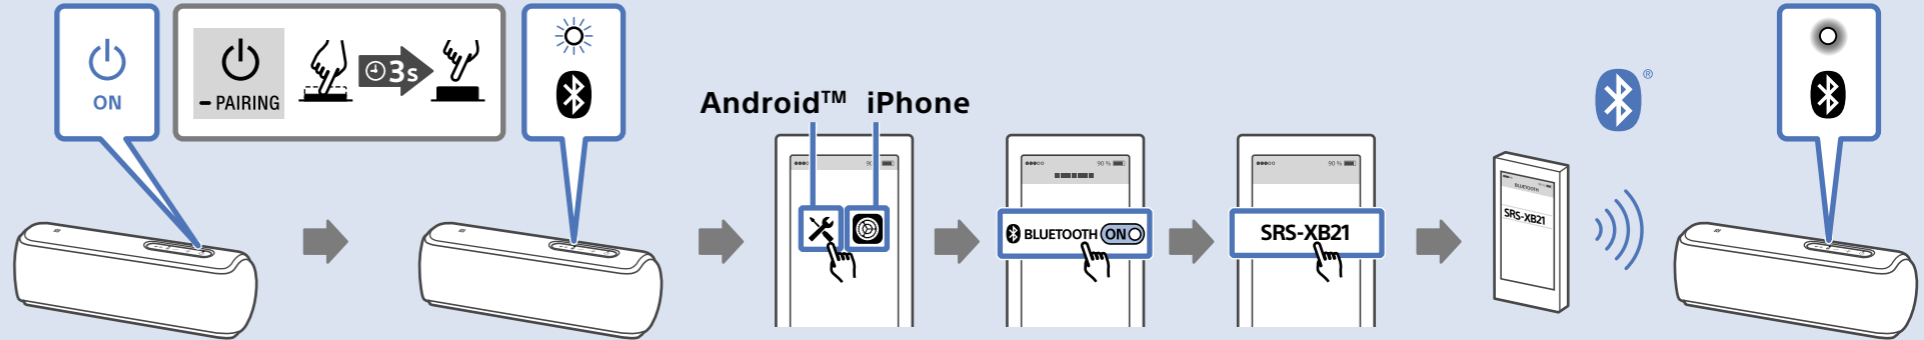

# 3

LIGHT

ON

OFF

Wireless Party Chain

Speaker Add

Android

Android / iPhone