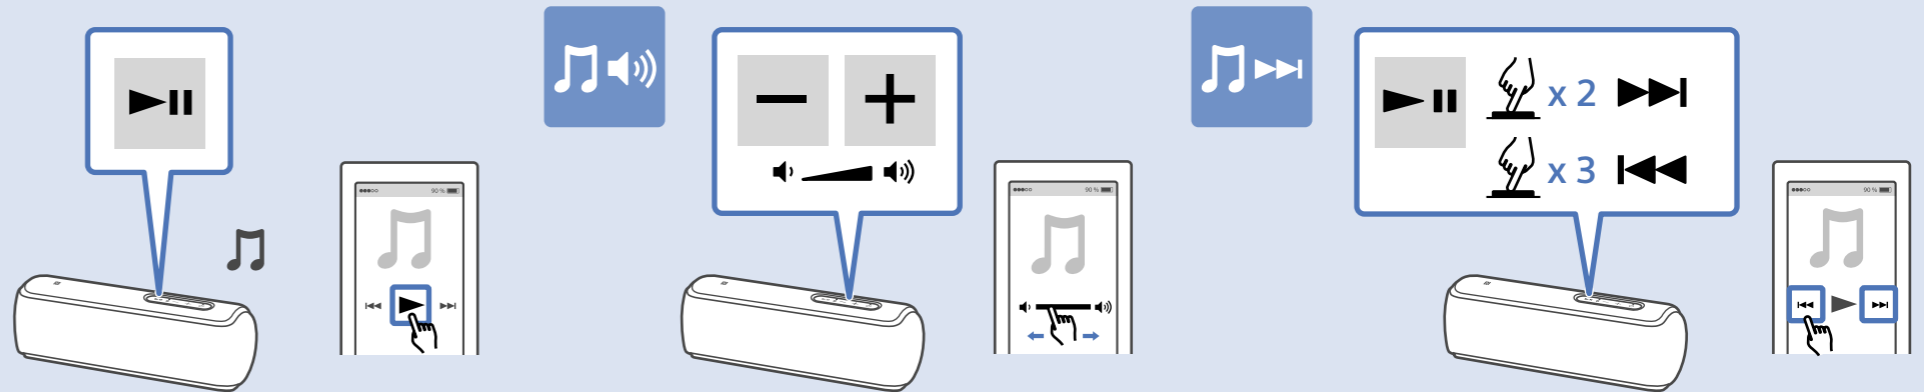

# 3

LIGHT

ON

OFF

Wireless Party Chain

Speaker Add

Android

Android / iPhone

<http://www.sony.net/smcapp/>

Wireless Party Chain Speaker Add Party Booster

[http://rd1.sony.net/help/speaker/srs-xb21/h\\_zz/](http://rd1.sony.net/help/speaker/srs-xb21/h_zz/)