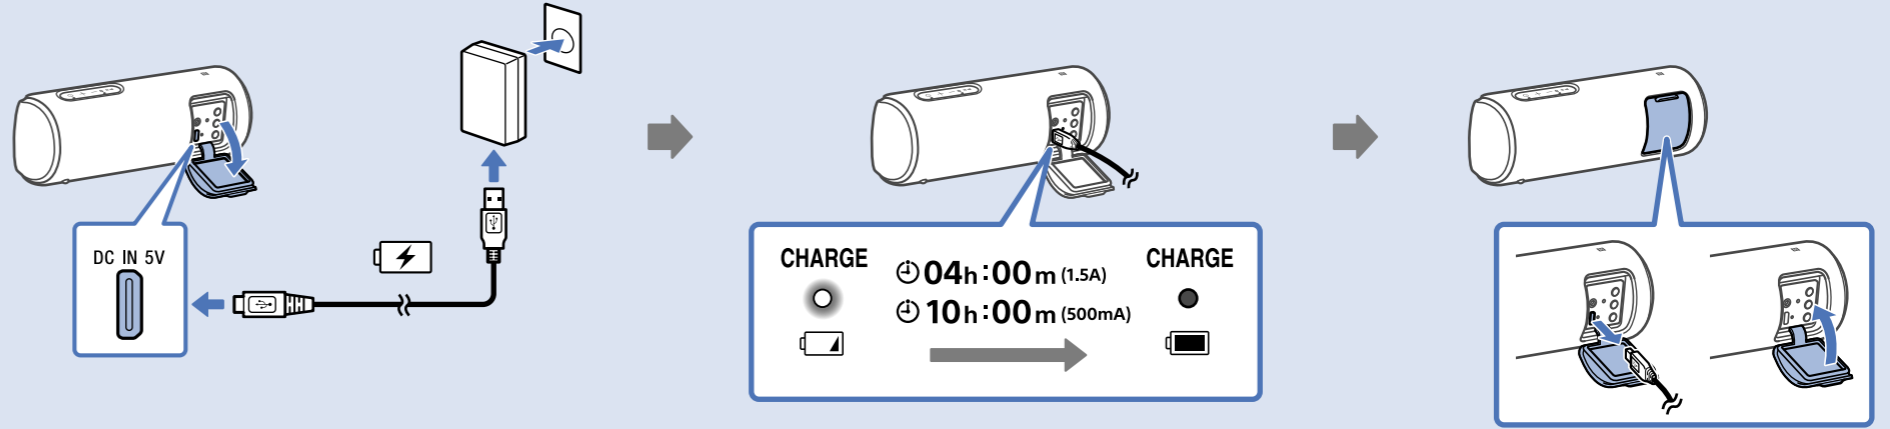

1

SRS-XB21

4-734-036-13(1)

©2018 Sony Corporation Printed in China

2

3