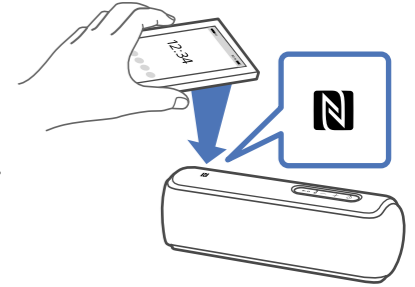

# 3

LIGHT

ON

OFF

Wireless Party Chain

Speaker Add

Android

Android / iPhone