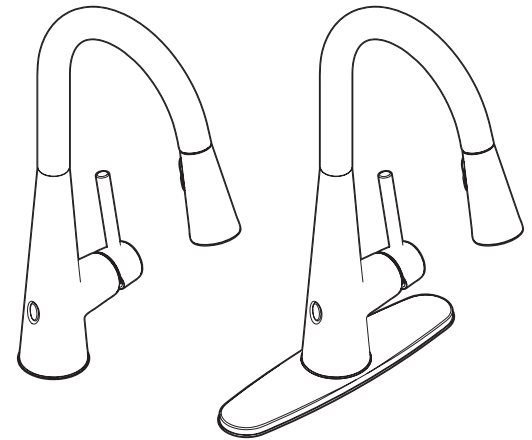

Buy it for looks. Buy it for life.®

Specifications

DESCRIPTION

- Versatile, hands-free convenience in the kitchen
- Optimized cleaning force with PowerClean™
- Allows users to control the faucet in 2 unique ways: Wave Sensor and familiar handle
- Powered by 6 AA batteries or optional AC adapter with power splitter
- High arc spout provides height and reach to fill or clean large pots while pull down wand provides the maneuverability for cleaning or rinsing
- Reflex™ pulldown system offers smooth operation, easy movement and secure docking
- Metal construction with various finishes identified by suffix
- Pulldown spray with 68" braided hose
- Flexible supply lines with 3/8" compression fittings
- Quick connect installation - Duralock™
- Faucet designed for handle to be mounted on right side

OPERATION

- Lever style handle
- Temperature controlled by 100° arc of handle travel
- Operates with less than 5 lbs. of force
- Operates in stream or spray mode in the pulldown or retracted position

FLOW

- Flow is limited to 1.5 gpm (5.7 L/min) at 60 psi

CARTRIDGE

- 1255™ Duralast™ cartridge for Single-Handle Faucets

STANDARDS

- Third party certified to ASME A112.18.1/CSA B125.1 and all applicable requirements referenced therein including NSF 61/9 & 372
- Meets CalGreen and Georgia SB370 requirements
- Complies with California Proposition 65 and with the Federal Safe Drinking Water Act
- The backflow protection system in the device consists of two independently operating check valves, a primary and a secondary which prevent backflow
- ADA ♿ for lever handle

Visit www.moen.com/support for complete details and limitations

Sleek™ MotionSense Wave™ Single Handle High Arc Pulldown Kitchen Faucet

Models: 7864EW series

NOTE: THIS FAUCET IS DESIGNED TO BE
INSTALLED THROUGH 1 OR 3 HOLES,
1-1/2" (38mm) MIN. DIA.