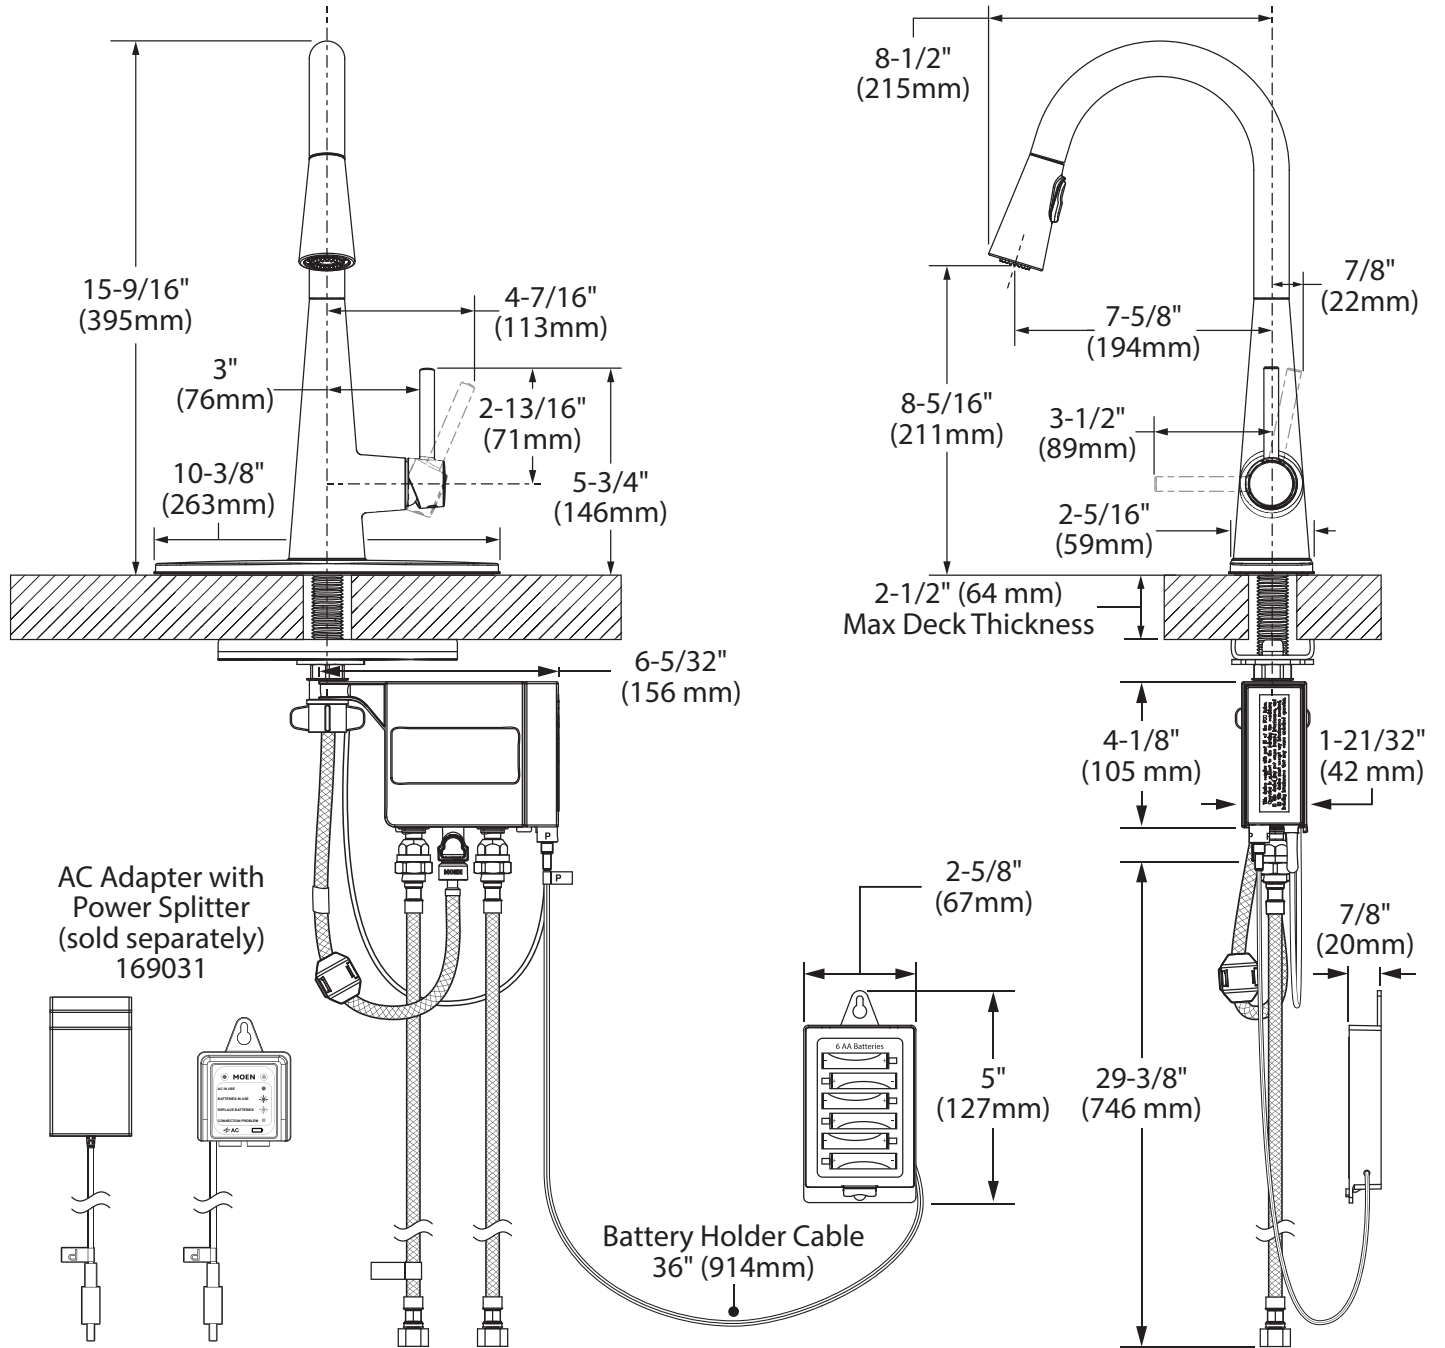

- Flow is limited to 1.5 gpm (5.7 L/min) at 60 psi

CARTRIDGE

- 1255™ Duralast™ cartridge for Single-Handle Faucets

STANDARDS

- Third party certified to ASME A112.18.1/CSA B125.1 and all applicable requirements referenced therein including NSF 61/9 & 372
- Meets CalGreen and Georgia SB370 requirements
- Complies with California Proposition 65 and with the Federal Safe Drinking Water Act
- The backflow protection system in the device consists of two independently operating check valves, a primary and a secondary which prevent backflow
- ADA ♿ for lever handle

Visit www.moen.com/support for complete details and limitations

Sleek™ MotionSense Wave™ Single Handle High Arc Pulldown Kitchen Faucet

Models: 7864EW series

NOTE: THIS FAUCET IS DESIGNED TO BE
INSTALLED THROUGH 1 OR 3 HOLES,
1-1/2" (38mm) MIN. DIA.

See page 2 for dimensions

Buy it for looks. Buy it for life.®

Specifications

CRITICAL DIMENSIONS

(DO NOT SCALE)