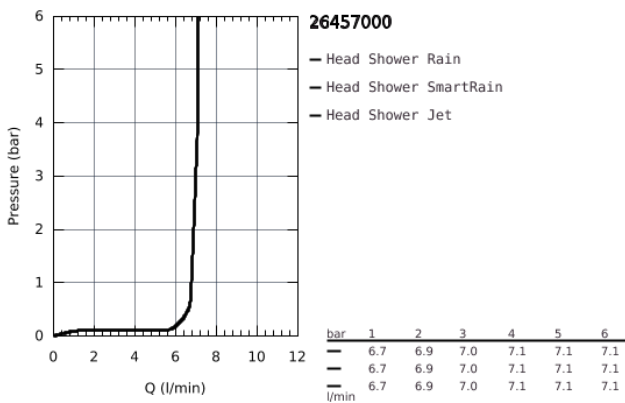

PRODUCT DESCRIPTION

- Rain, SmartRain, Jet
- Ø 260 mm
- Ball joint +/- 15° rotatable
- connection thread 1/2"
- GROHE EcoJoy 9,5 l/min flow limiter
- GROHE DreamSpray perfect spray pattern
- GROHE StarLight chrome finish
- SpeedClean anti-limescale system
- Inner WaterGuide for a longer life
- suitable for instantaneous heater

Certificate NF - Classement E01 C1 A1 U3