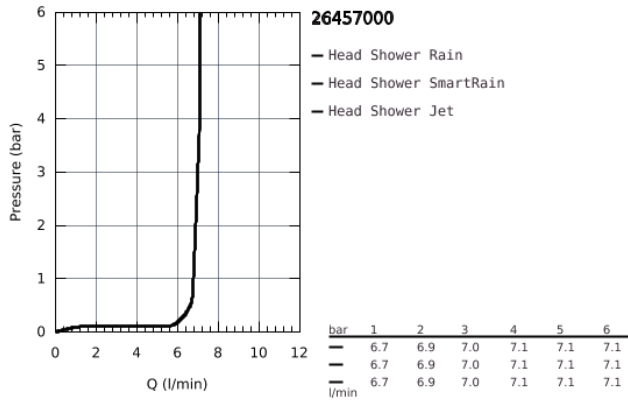

26 457 000 EUPHORIA 260 HEAD SHOWER 3 SPRAYS