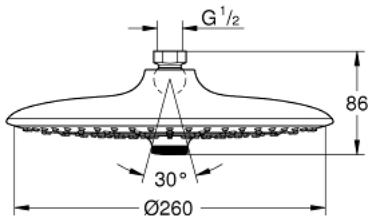

### PRODUCT DESCRIPTION

- Rain, SmartRain, Jet
- Ø 260 mm
- Ball joint +/- 15° rotatable
- connection thread 1/2"
- GROHE EcoJoy 9,5 l/min flow limiter
- GROHE DreamSpray perfect spray pattern
- GROHE StarLight chrome finish
- SpeedClean anti-limescale system
- Inner WaterGuide for a longer life
- suitable for instantaneous heater

## 26 457 000 EUPHORIA 260 HEAD SHOWER 3 SPRAYS

**SPARE PARTS**, October 2016 – now

1: Fibre seal dia.  $\varnothing$  18,5 x  $\varnothing$  12 x 2 (Order-nr. 0138900M)

2: Strainer (Order-nr. 48007000)