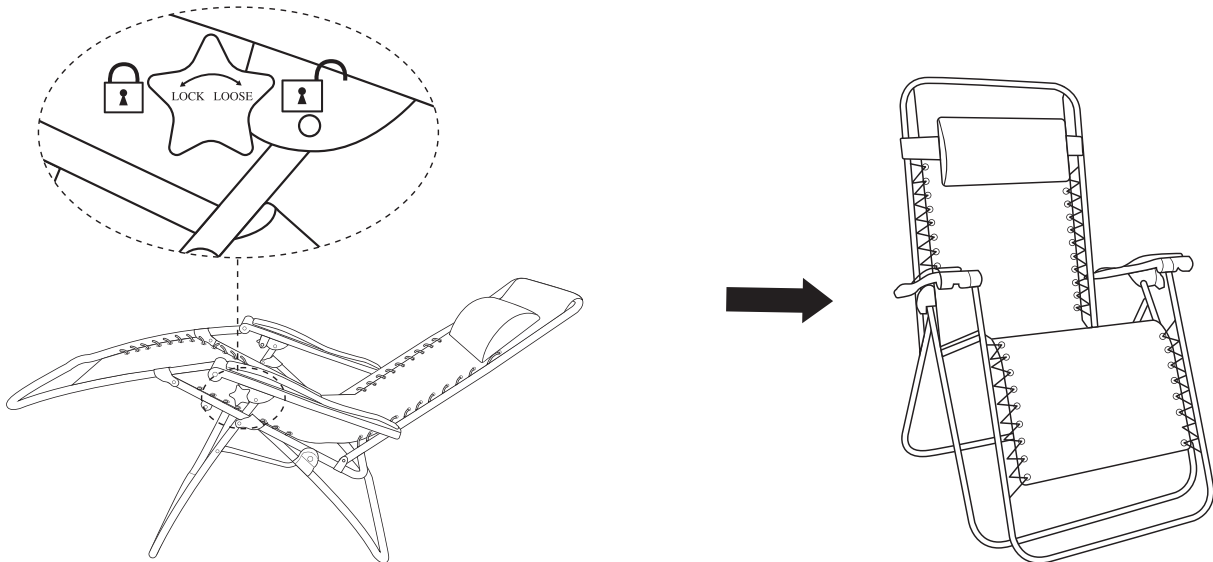

Zero-Gravity Chair
 Chaises Zéro Gravité
 Schwerelosigkeits-Stuhl
 Sedia a Gravità Zero
 Silla De Gravedad Cero
 Zero Gravity Fauteuil
 無重力チェア

B0716DKHS1, B071V85DLN, B071NHHWCN, B071173FS8

1

2

EN

IMPORTANT, RETAIN FOR FUTURE REFERENCE: READ CAREFULLY

CAUTION

Risk of injury! Do not over-tighten the knob. When standing up, the legs of the product might fold automatically which could cause the user to fall down.

- For domestic and outdoor use.
- Always use on firm level ground.
- Do not let children play with this product.
- Do not exceed the maximum load of 300 lbs (136 kg).