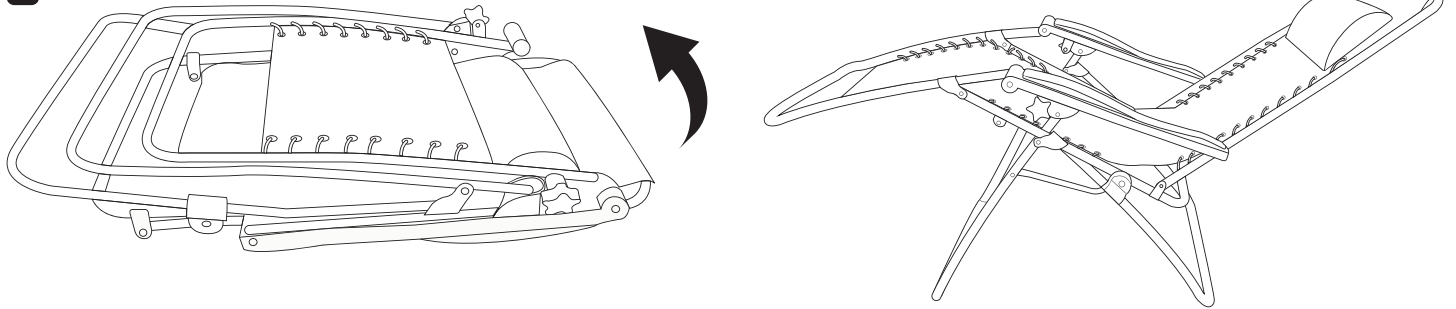

Zero-Gravity Chair
 Chaises Zéro Gravité
 Schwerelosigkeits-Stuhl
 Sedia a Gravità Zero
 Silla De Gravedad Cero
 Zero Gravity Fauteuil
 無重力チェア

B0716DKHS1, B071V85DLN, B071NHHWCN, B071173FS8

1

2

EN

IMPORTANT, RETAIN FOR FUTURE REFERENCE: READ CAREFULLY

CAUTION

Risk of injury! Do not over-tighten the knob. When standing up, the legs of the product might fold automatically which could cause the user to fall down.

- For domestic and outdoor use.
- Always use on firm level ground.
- Do not let children play with this product.
- Do not exceed the maximum load of 300 lbs (136 kg).