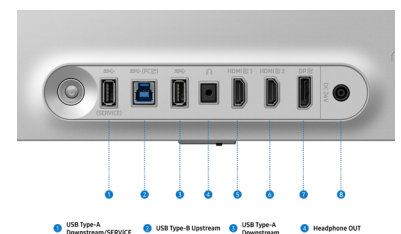

Connectivity