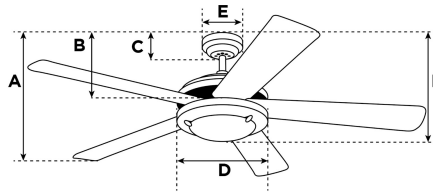

A. Top of Canopy to Bottom of Blades	13.8"
B. Top of Canopy to Bottom of Switch House	11.5"
C. Top of Canopy to Bottom of Canopy	2.6"
D. Width of Motor Housing.....	10.6"
E. Width of Canopy.....	5.1"
F. Top of Canopy to Bottom of Glass.....	17.1"