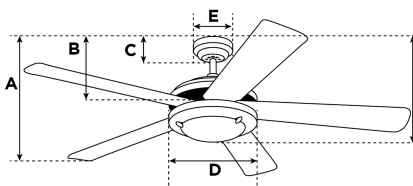

Item Number 7255740

Bendan Ceiling Fan

132 cm Satin Chrome Finish Wengue Blades Includes Light Kit with Opal Frosted Glass

Specifications

Size	132 cm
Blades.....	Plywood Blades (Wengue)
Blade Pitch.....	12°
Approved Location.....	Indoor
Suggested Room Size.....	For rooms up to 36 m²
Down Rod.....	10 cm
Installation.....	Down Rod Only
Max. Ceiling Angle.....	N/A
Lead Wire.....	15 cm
Light Bulb Usage.....	Includes (1) R7s Base Halogen Lamp, 80 Watt
Control	Remote Control Included
Motor Finish.....	Satin Chrome
Motor Material	Silicon Steel Motor 153mm x 15mm
Reverse Airflow.....	Yes
Noise Level.....	50 db(A)
Capacitor	Dual
Weight net/gross.....	7,6 / 8,7 kg
Box Dimensions.....	22,3 x 32,5 x 59,5 cm
EAN Code.....	4895105604880

Warranty

Ceiling fans backed by our extended Warranty have a 10 year motor warranty and a 2-year warranty on all other parts.

A. Top of Canopy to Bottom of Blades	29 cm
B. Top of Canopy to Bottom of Switch House	N/A
C. Top of Canopy to Bottom of Canopy	6,2 cm
D. Width of Motor Housing.....	26 cm
E. Width of Canopy.....	13 cm
F. Top of Canopy to Bottom of Glass	36 cm