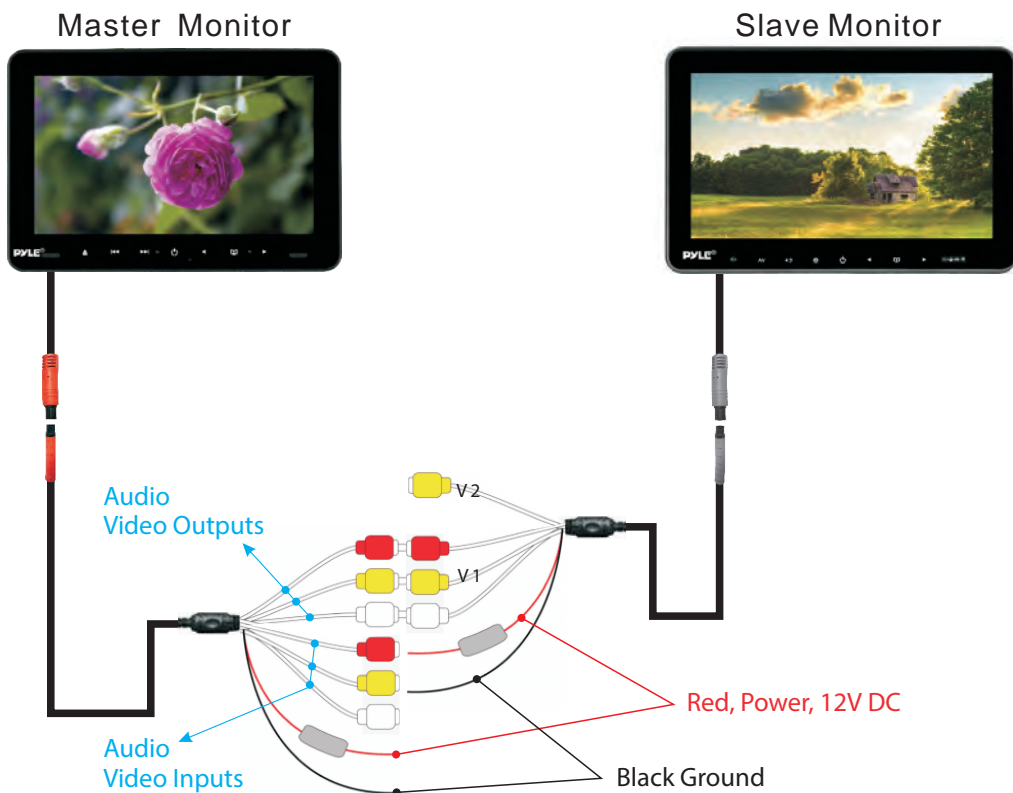

Only on selected unit models
-- Review product specs & features for detailed info

SIDE PANEL

1. Power
2. Earphone/AV2 jack
3. USB.SD
4. DC 12V Jacket
5. 2.5.HDMI PORT

2

REMOTE CONTROL

3

INSTALLATION

1. Remove the screws from bracket like below picture to install the bracket on iron tube.

2. Put the plastic bracket parts in between two metal poles, at the same time, push 2 screws to fix up bracket.

4

3. Hold up unit, insert the metal plate at the back of the unit into plastic bracket parts, then adjust it to the right angle and fix it tightly, at last lower the original car headrest to the appropriate position.

WIRING DIAGRAM

Mini Din Connector

Attach power cable to connect

5

WIRING DIAGRAM

Attention

1. Do not put the machine in the rain or damp environment lest outbreak of fire or any damage to machine.
2. Do not repair the machine by yourself. Please turn off the machine and inform us if any problem found, the factory or the agent will arrange specialized personnel to disassemble and repair the machine for you.
3. Please keep the machine away from dampness, dust, oil and straight sunlight.

Technical Specifications:

- Screen Size: 10.5 inches (x2)
- Video System: PAL / NTSC Compatible Auto Switching
- Aspect Ratio: 16:9
- Screen Resolution: 1024 x 600 Pixels
- Contrast Ratio: 300:1
- Brightness: 350 cd/m²
- English OSD Menu
- Maximum USB/SD Card Size: 32GB
- CD/DVD Player Support: DVD/VCD/MP3/JPG/MP4/CD-R/CD-RW
- Digital File Compatibility: MP3, MP4, MP5, JPG, MPEG4, WMA, AVI
- *Secondary Display Features RCA Video Inputs, IR Transmitter, Built-in Speaker
- Battery Operated Headphones, Requires (2) x 'AA' Batteries, Not Included
- Power Supply: DC 12V
- CD/DVD Player Dimensions (L x W x H): 10.2" x 6.7" x 2.0" -inches
- Secondary Display Dimensions (L x W x H): 10.2" x 6.7" x 1.4" -inches