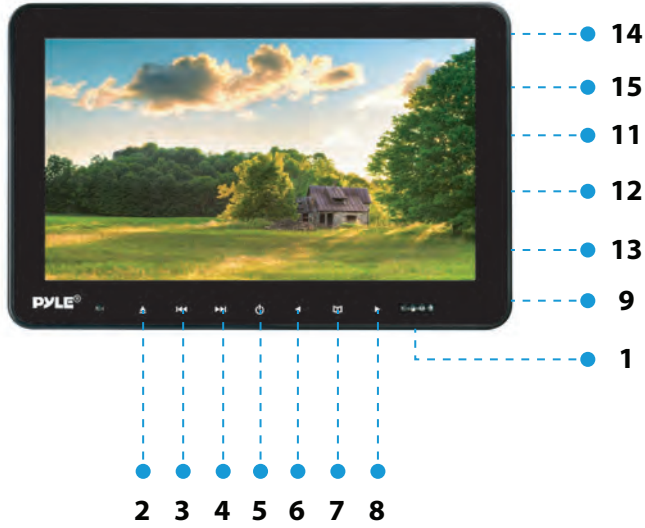

PYLE
PyleUSA.com

VISIT US ONLINE:
Have a question?
Need service or repair?
Want to leave a comment?
PyleUSA.com/ContactUs

PYLE

PLHRDVD101KT

**Dual Vehicle Headrest Mount
Multimedia Disc Player System**
Car Video Entertainment Display Monitors
with Wireless Headphones (10.5" -inch)

FRONT PANEL

MULTIMEDIA PLAYER

1. LCD Panel
2. Open
3. Pre/Rewind Forward
4. Next/Fast
5. Power
6. -
7. Menu
8. +
9. DC 12V
10. DC Jacket
11. HDMI Read Port
12. AV2 IN jack
13. Earphone jack
14. USB Read Port
15. SD Read Port

Only on selected unit models
-- Review product specs & features for detailed info

SIDE PANEL

1. Power
2. Earphone/AV2 jack
3. USB.SD
4. DC 12V Jacket
5. 2.5.HDMI PORT

2

REMOTE CONTROL

3

INSTALLATION

1. Remove the screws from bracket like below picture to install the bracket on iron tube.

Technical Specifications:

- Screen Size: 10.5 inches (x2)
- Video System: PAL / NTSC Compatible Auto Switching
- Aspect Ratio: 16:9
- Screen Resolution: 1024 x 600 Pixels
- Contrast Ratio: 300:1
- Brightness: 350 cd/m²
- English OSD Menu
- Maximum USB/SD Card Size: 32GB
- CD/DVD Player Support: DVD/VCD/MP3/JPG/MP4/CD-R/CD-RW
- Digital File Compatibility: MP3, MP4, MP5, JPG, MPEG4, WMA, AVI
- *Secondary Display Features RCA Video Inputs, IR Transmitter, Built-in Speaker
- Battery Operated Headphones, Requires (2) x 'AA' Batteries, Not Included
- Power Supply: DC 12V
- CD/DVD Player Dimensions (L x W x H): 10.2" x 6.7" x 2.0" -inches
- Secondary Display Dimensions (L x W x H): 10.2" x 6.7" x 1.4" -inches