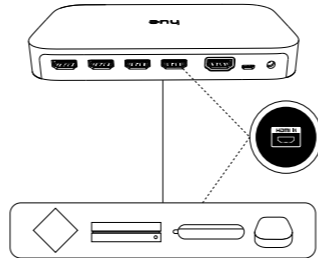

PHILIPS

hue personal wireless lighting

HDMI Sync Box

Incl.

excl

Hue bridge

1

2a

2b

3

4

1x = ON

>1x = HDMI 1, 2, 3, 4

10 sec = reset

www.philips-hue.com/support

Signify
I.B.R.S. / C.C.R.I. Numéro 10461
5600 VB Eindhoven,
the Netherlands
000800-74454775