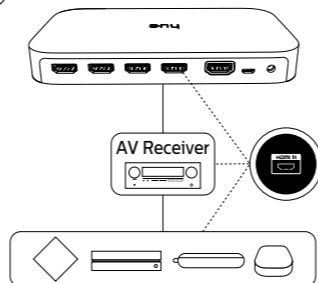

PHILIPS

hue personal wireless lighting

HDMI Sync Box

Incl.

excl

Hue bridge

1

2a

2b

3

4

1x = ON

>1x = HDMI 1, 2, 3, 4

10 sec = reset

www.philips-hue.com/support

Signify
I.B.R.S. / C.C.R.I. Numéro 10461
5600 VB Eindhoven,
the Netherlands
000800-74454775