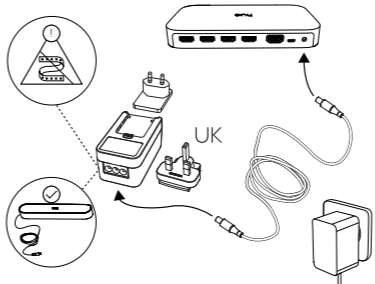

PHILIPS

hue personal wireless lighting

HDMI Sync Box

Incl.

excl

Hue bridge

1

2a

2b

3

4

1x = ON

>1x = HDMI 1, 2, 3, 4

10 sec = reset

www.philips-hue.com/support

Signify
I.B.R.S. / C.C.R.I. Numéro 10461
5600 VB Eindhoven,
the Netherlands
000800-74454775