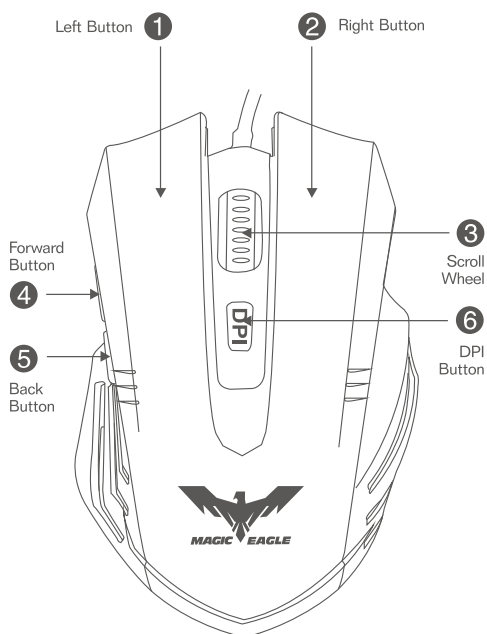

HAVIT GAME SERIES

USER MANUAL HV-MS672  
MAGIC EAGLE GAMING MOUSE  
**MAGIC EAGLE**

HV-MS672

**PRODUCT PARAMETERS**

Interface type: USB  
The number of key: 6 keys  
Resolution: 800-1200-2400-3200DPI  
Cable length: 1700mm  
Key life: 5,000,000

**PRODUCT SPECIFICATION**

- ▶ 4 levels of DPI : 800/1200/2400/3200 DPI (Default Value:1200DPI)
- ▶ Light-off mode: forward/back button+DPI
- ▶ Circular and colorful breathing light effect, and with DPI switch flashing indicator function: 800DPI (red), 1200DPI (green), 2400DPI (blue), 3200DPI (pink)
- ▶ Compatible with Win 10/Win 8/Win 7/Linux/Vista/Mac/Linux