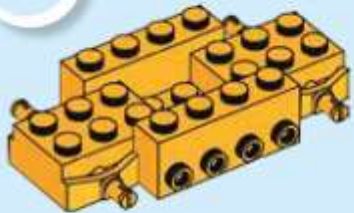

FACILE À CONSTRUIRE

FÁCIL DE CONSTRUIR

1x

1x

1

2

AVERTISSEMENT : RISQUE D'ÉTOUFFEMENT.
Contient des petites pièces. Ne convient pas aux enfants de moins de 3 ans.

ADVERTENCIA: PELIGRO DE ASFIXIA.
No recomendado para niños menores de 3 años. Contiene piezas pequeñas.